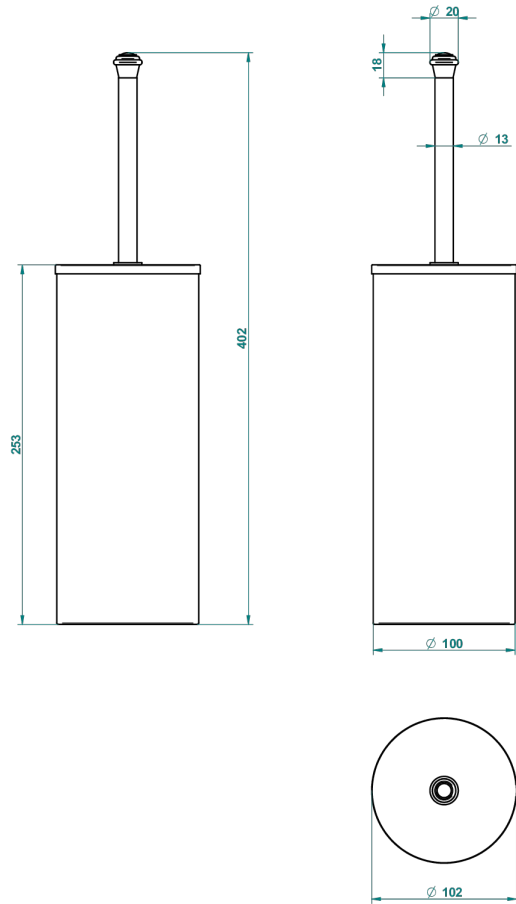

AMBOISE BLACK ONYX

A1M-4700C

Metal toilet brush holder with brush with cover floor mounted

38132

01/12/2015

CHARACTERISTIC

- Amboise Black Onyx
- Metal toilet brush holder with brush with cover floor mounted