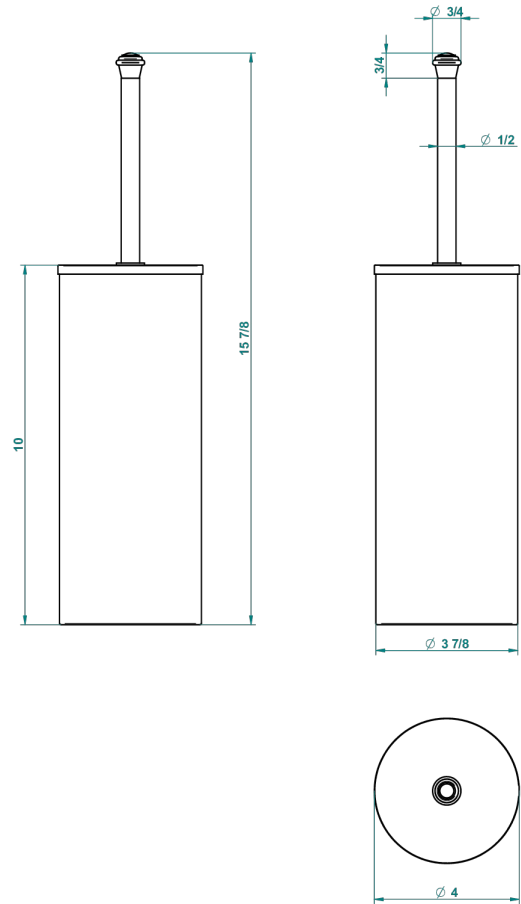

# AMBOISE BLACK ONYX

A1M-4700C

Metal toilet brush holder with brush with cover floor mounted

38132

01/12/2015