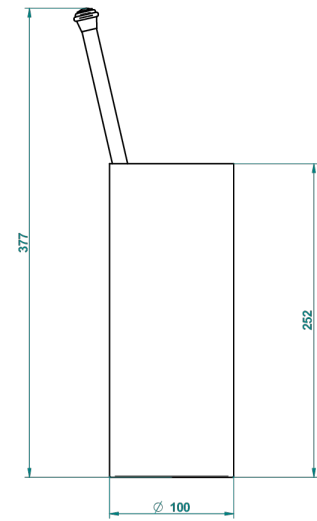

CHEVERNY BLACK ONYX

U1V-4700

Free standing toilet brush holder

THG[®]
PARIS

38130

05/10/2015

CHARACTERISTIC

- Cheverny black Onyx
- Free standing toilet brush holder