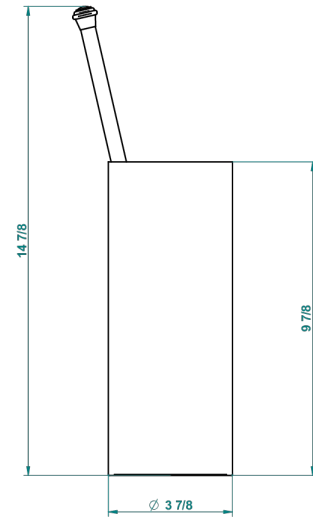

CHEVERNY BLACK ONYX

U1V-4700

Free standing toilet brush holder

THG[®]
PARIS

38130

05/10/2015

CHARACTERISTIC

- Cheverny black Onyx
- Free standing toilet brush holder