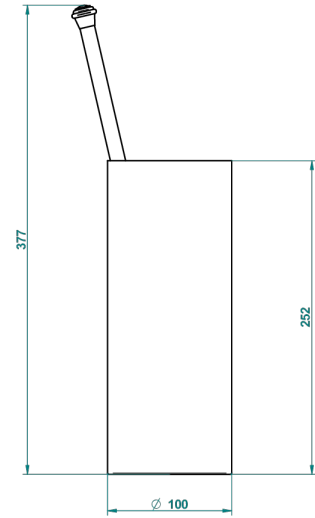

# CHEVERNY BLACK ONYX

U1V-4700

Free-standing WC brush and holder, all metal

THG<sup>®</sup>  
PARIS

38130

05/10/2015