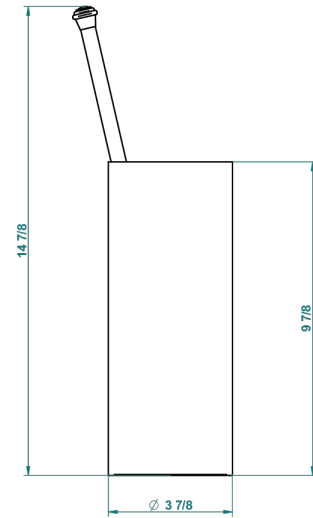

CHEVERNY BLACK ONYX

U1V-4700

Free-standing WC brush and holder, all metal

THG[®]
PARIS

38130

05/10/2015

CHARACTERISTIC

- Cheverny black Onyx
- Free-standing WC brush and holder, all metal