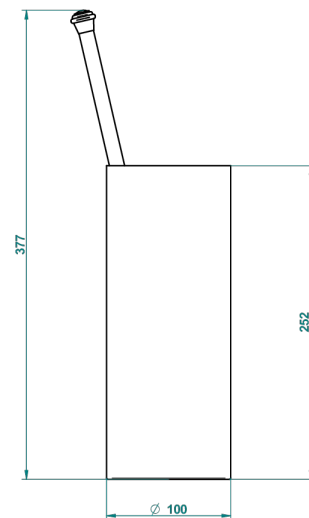

AMBOISE BLACK ONYX

A1M-4700

Free standing toilet brush holder

THG[®]
PARIS

38130

05/10/2015

CHARACTERISTIC

- Amboise Black Onyx
- Free standing toilet brush holder