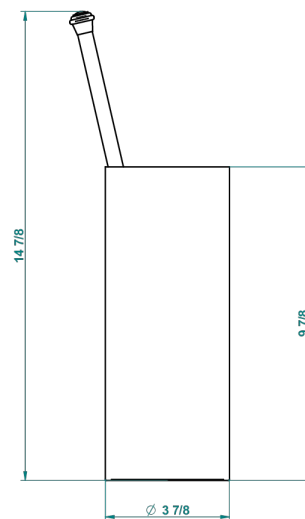

AMBOISE BLACK ONYX

A1M-4700

Free standing toilet brush holder

THG[®]
PARIS

38130

05/10/2015

CHARACTERISTIC

- Amboise Black Onyx
- Free standing toilet brush holder