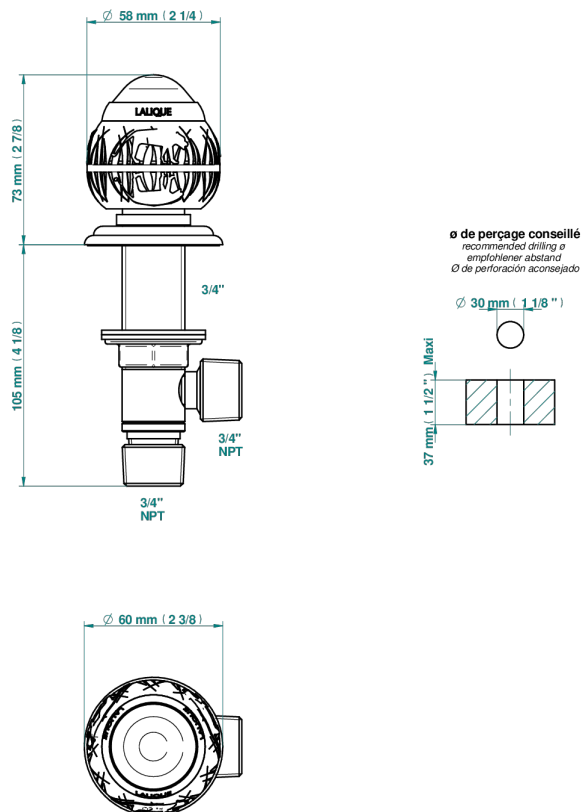

PANTHERE BLACK CRYSTAL

A2K-36

Rim mounted 3/4" valve

38099

09/04/2024

CHARACTERISTIC

- Panthere Black crystal
- Rim mounted 3/4" valve

AVAILABLE FINITIONS