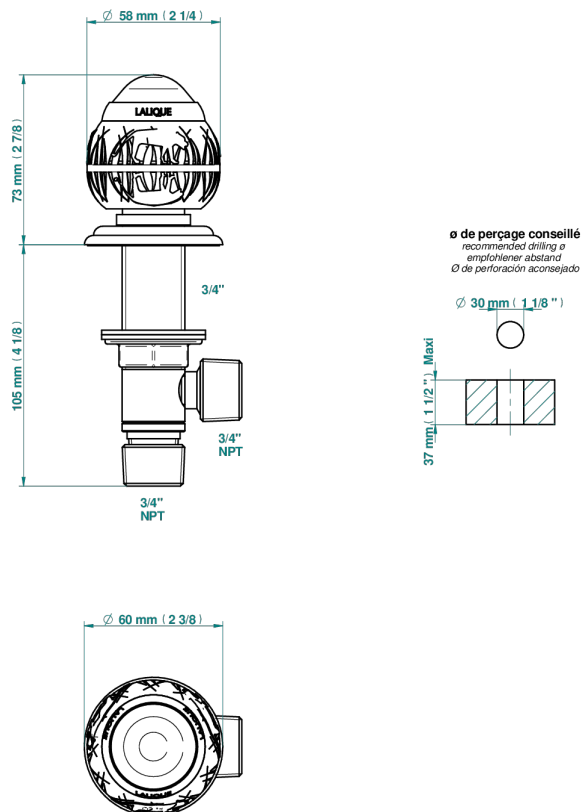

PANTHERE BLACK CRYSTAL

A2K-36

Rim mounted 3/4" valve

38099

09/04/2024

CHARACTERISTIC

- Panthère Black crystal
- Rim mounted 3/4" valve

AVAILABLE FINITIONS