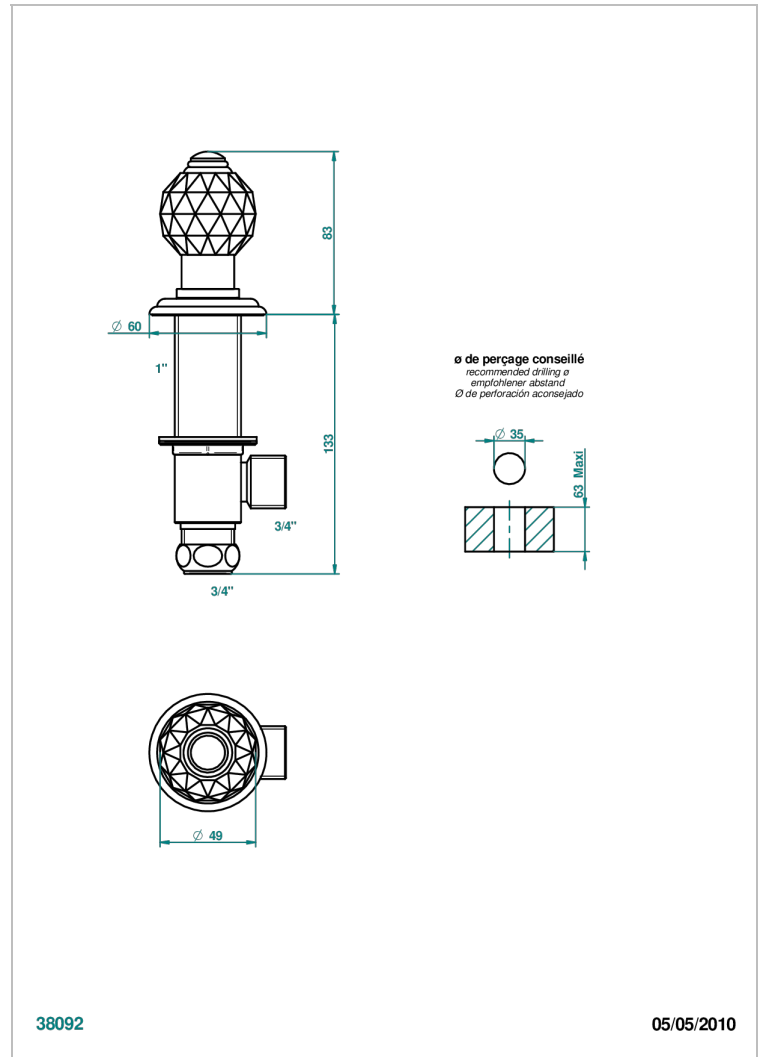

MANDARINE CRISTALLIA DIAMANT

U1K-36

Rim mounted 3/4" valve

THG[®]
PARIS

CHARACTERISTIC

- Mandarine Cristallia Diamant
- Rim mounted 3/4" valve

AVAILABLE FINITIONS

Antique nickel - H28
Black ceram - D30
Blush PVD - H62
Brass color PVD - H49
Brown bronze color PVD - F33
Gold color PVD - H52

Nickel color PVD - H55
Polished chrome (color finish) - A02
Polished chrome / Polished gold (color finish) - G02
Polished gold (color finish) - F01
Polished nickel - B01
Soft gold - F30

Soft matt gold - F31
Umber PVD - H66
Varnished matt antique red copper (color finish) - H07