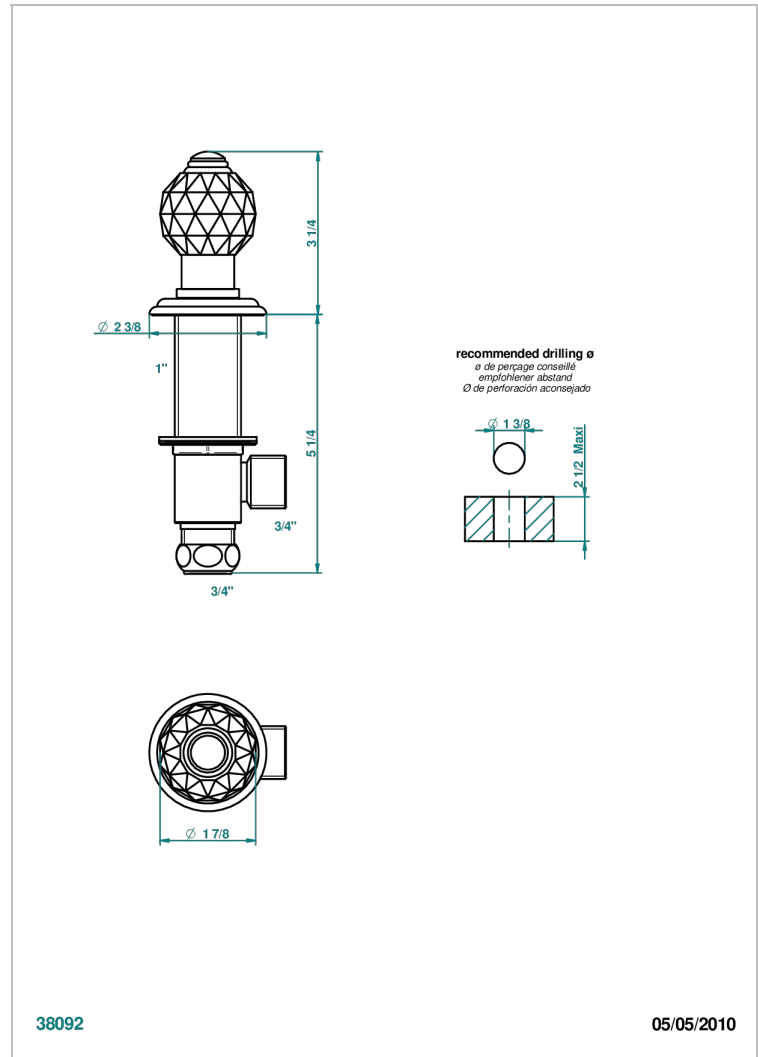

MANDARINE CRISTALLIA DIAMANT

U1K-36

Rim mounted 3/4" valve

THG
PARIS

CHARACTERISTIC

- Mandarine Cristallia Diamant
- Rim mounted 3/4" valve

AVAILABLE FINITIONS

Antique nickel - H28
Black ceram - D30
Blush PVD - H62
Brass color PVD - H49
Brown bronze color PVD - F33
Gold color PVD - H52