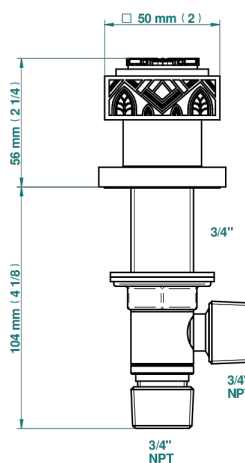

MASQUE DE FEMME SOLAIRE

A2S-36

Rim mounted 3/4" valve

THG®
PARIS

Ø 30 mm (1.18")

38079

09/04/2024

CHARACTERISTIC

- Masque de Femme Solaire
- Rim mounted 3/4" valve

AVAILABLE FINITIONS

Black ceram - D30
Matt chrome - C02
Matt gold - F07
Matt nickel (color finish) - C01
Polished chrome (color finish) - A02
Polished chrome / Polished gold (color finish) - G02

Polished gold (color finish) - F01
Polished nickel - B01
Soft gold - F30
Soft matt gold - F31