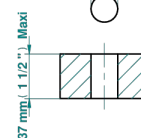

Ø 30 mm (1.18")