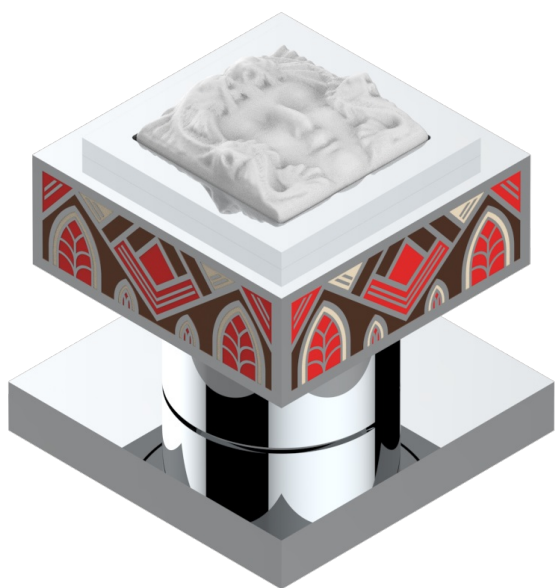

MASQUE DE FEMME SOLAIRE

A2S-36

Rim mounted 3/4" valve

THG®
PARIS

Ø 30 mm (1.18")

38079

09/04/2024

CHARACTERISTIC

- Masque de Femme Solaire
- Rim mounted 3/4" valve

AVAILABLE FINITIONS

Black ceram - D30
Matt chrome - C02
Matt gold - F07
Matt nickel (color finish) - C01
Polished chrome (color finish) - A02
Polished chrome / Polished gold (color finish) - G02

Polished gold (color finish) - F01
Polished nickel - B01
Soft gold - F30
Soft matt gold - F31