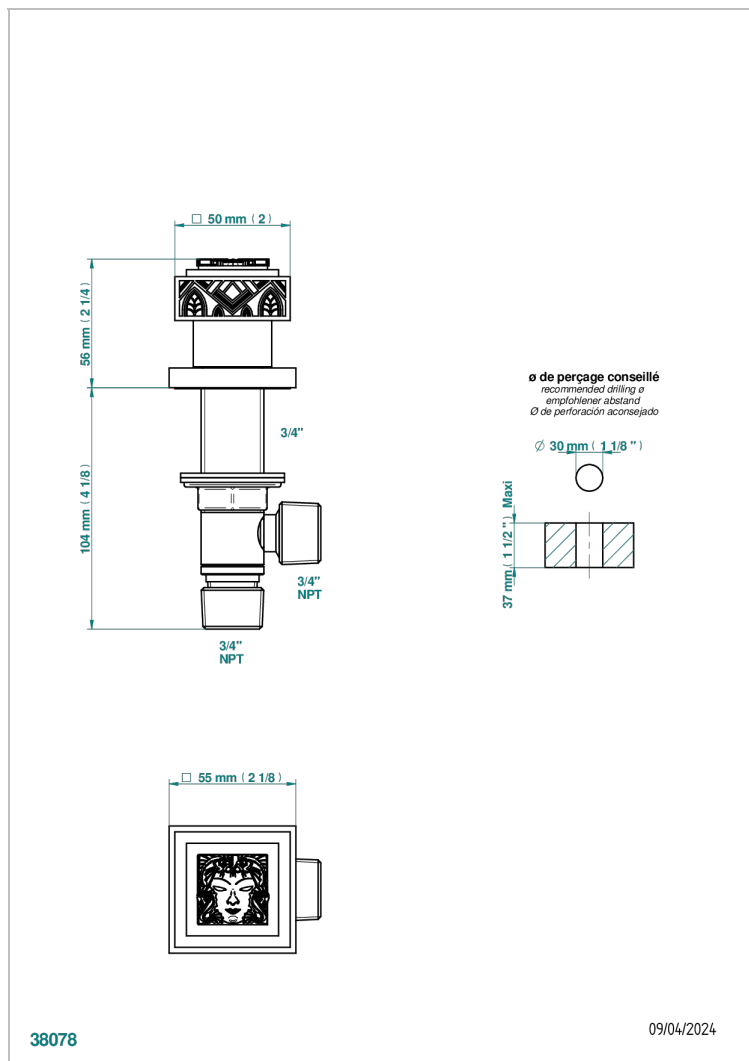

MASQUE DE FEMME LUNAIRE

A2R-36

Rim mounted 3/4" valve

CHARACTERISTIC

- Masque de Femme Lunaire
- Rim mounted 3/4" valve

AVAILABLE FINITIONS

- Black ceram - D30
- Matt chrome - C02
- Matt gold - F07
- Matt nickel (color finish) - C01
- Polished chrome (color finish) - A02
- Polished chrome / Polished gold (color finish) - G02
- Polished gold (color finish) - F01
- Polished nickel - B01
- Soft gold - F30
- Soft matt gold - F31