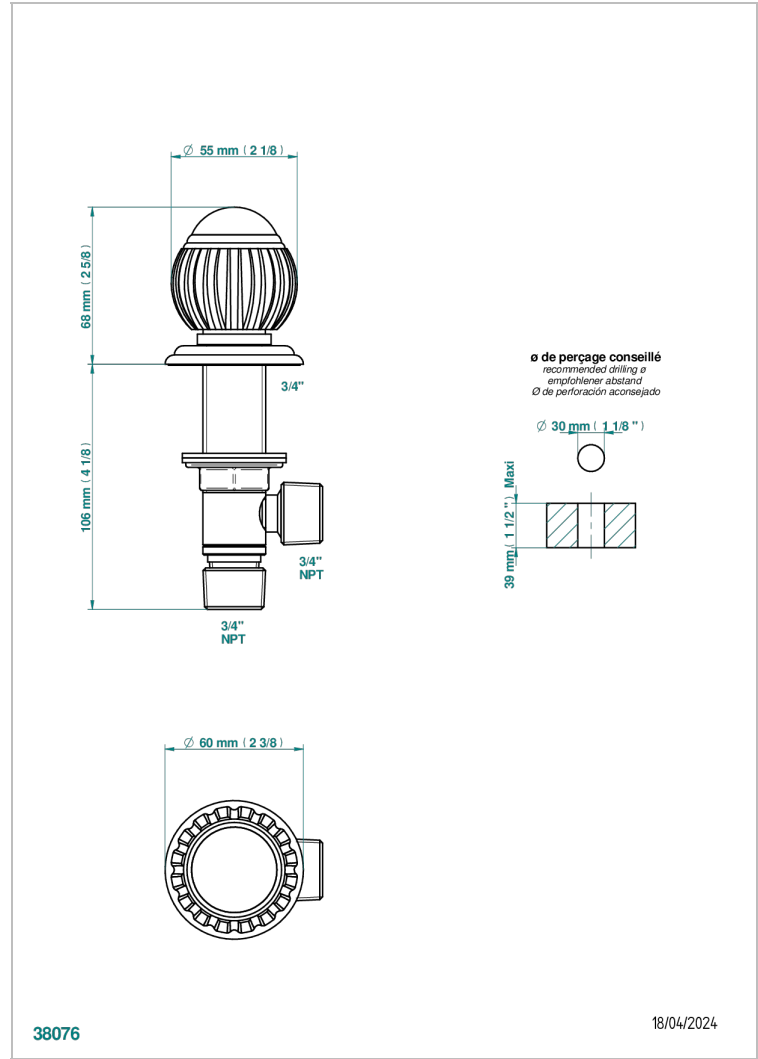

VOGUE BLACK ONYX

A8P-36

Rim mounted 3/4" valve

THG[®]
PARIS

CHARACTERISTIC

- Vogue black onyx
- Rim mounted 3/4" valve

AVAILABLE FINITIONS

Antique nickel - H28
Black ceram - D30
Blush PVD - H62
Brass color PVD - H49
Brown bronze color PVD - F33
Gold color PVD - H52

Graphite PVD - H64
Lacquered light bronze - D01
Matt Umber PVD - H67
Matt blush PVD - H60
Matt brass color PVD - H50
Matt brown bronze color PVD - F34

Matt chrome - C02
Matt gold - F07
Matt gold color PVD - H53
Matt graphite PVD - H65
Matt nickel (color finish) - C01
Matt nickel color PVD - H56

Nickel color PVD - H55
Polished chrome (color finish) - A02
Polished chrome / Polished gold (color finish) - G02
Polished gold (color finish) - F01
Polished nickel - B01
Soft gold - F30

Soft matt gold - F31
Umber PVD - H66
Varnished matt antique red copper (color finish) - H07