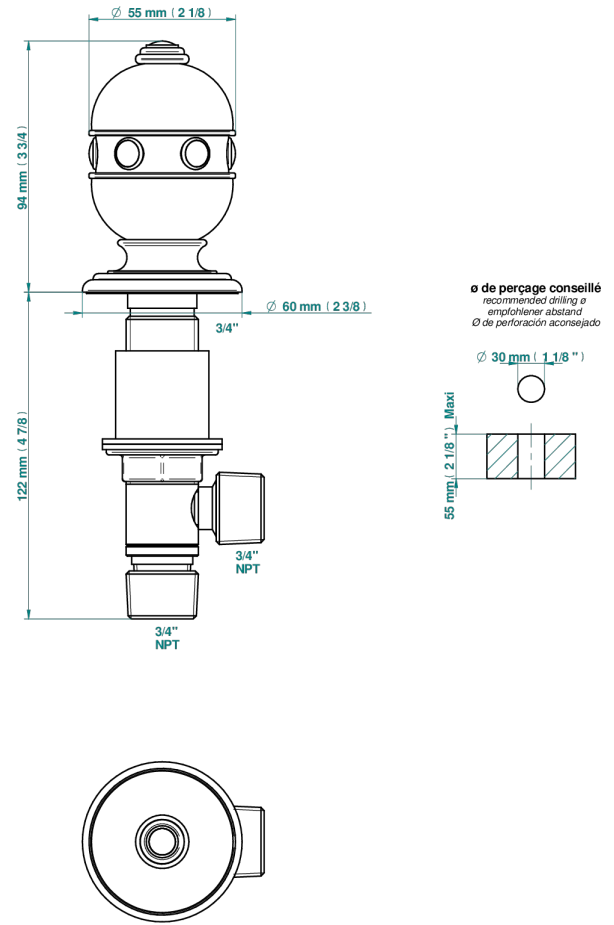

SULLY WHITE ONYX

U1S-36

Rim mounted 3/4" valve

38059

28/02/2024

CHARACTERISTIC

- Sully white onyx
- Rim mounted 3/4" valve

AVAILABLE FINITIONS