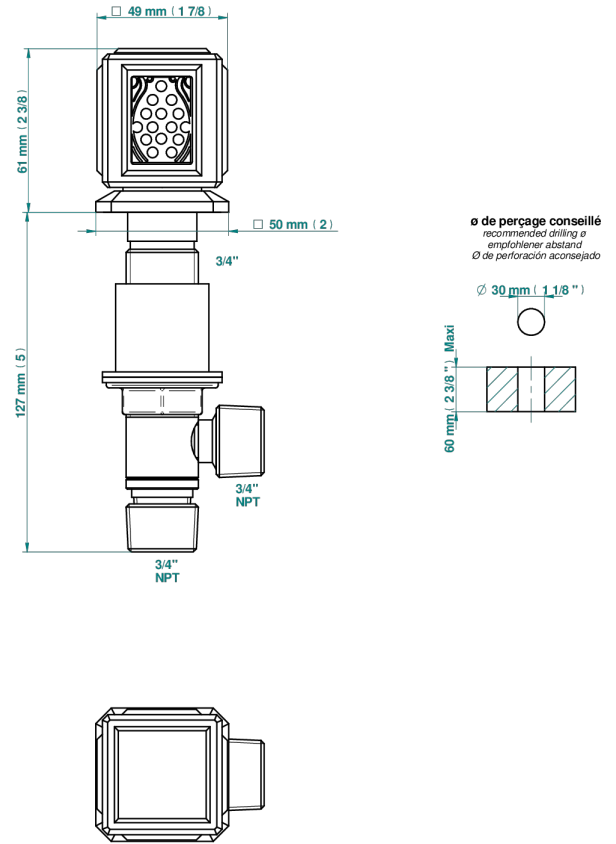

METROPOLIS BLACK CRYSTAL

A2L-36/US

3/4" deck valve with trim

38052

09/04/2024

CHARACTERISTIC

- ASME : ASME A112.18.1-2011/CSA B125.1-11

STANDARDS