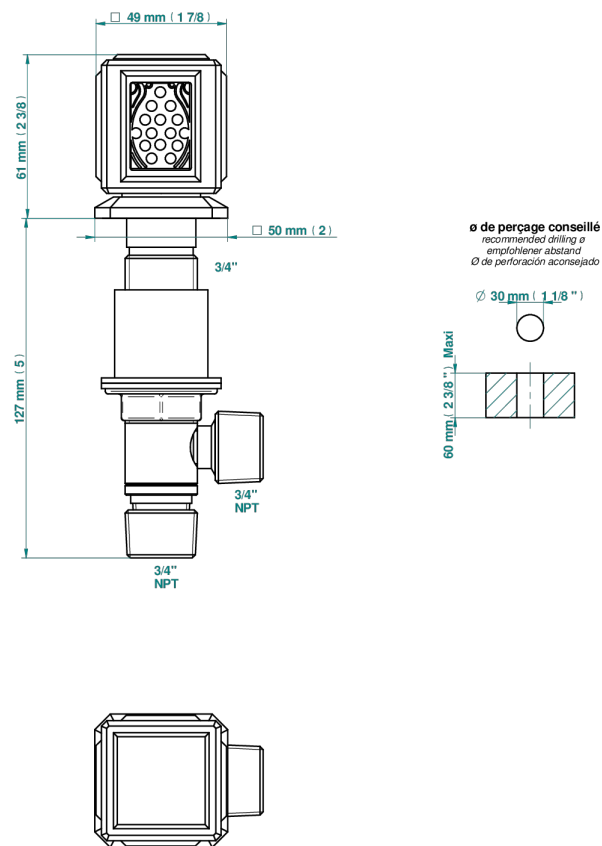

METROPOLIS BLACK CRYSTAL

A2L-36

Rim mounted 3/4" valve

38052

09/04/2024

CHARACTERISTIC

- Métropolis Black crystal
- Rim mounted 3/4" valve

AVAILABLE FINITIONS