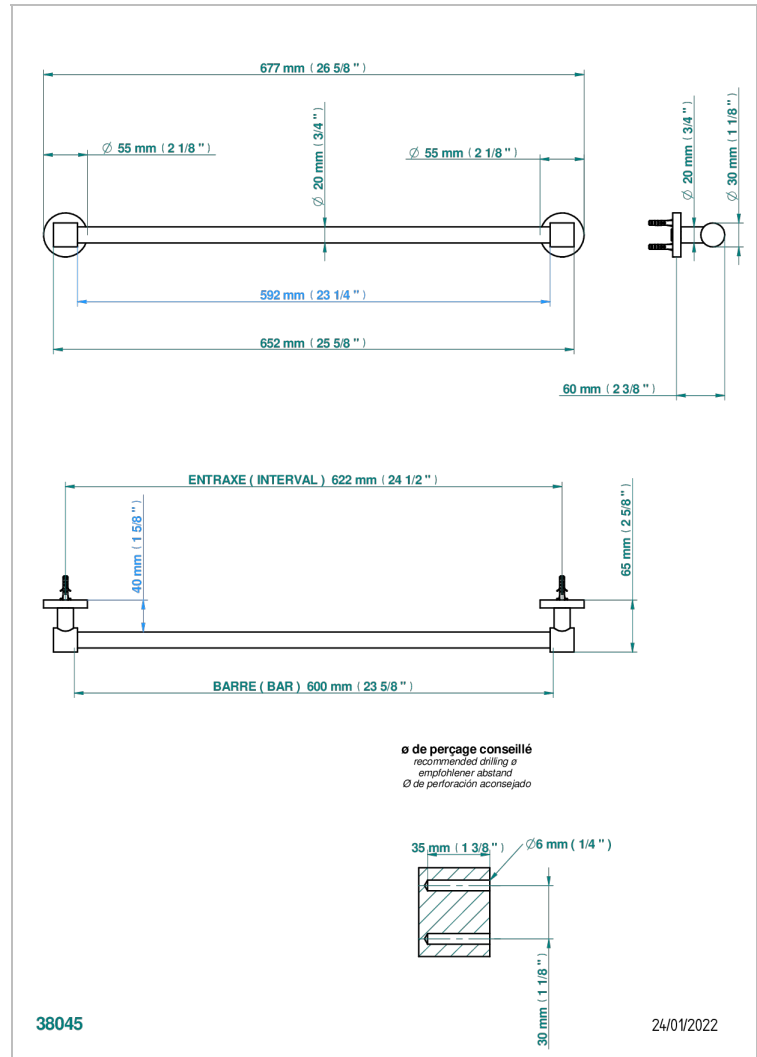

# SPIRIT

G69-520/60

Single towel rail, fixed rail, length: 600 mm,  $\varnothing$  20 mm

## CHARACTERISTIC

- Spirit
- Single towel rail, fixed rail, length: 600 mm,  $\varnothing$  20 mm