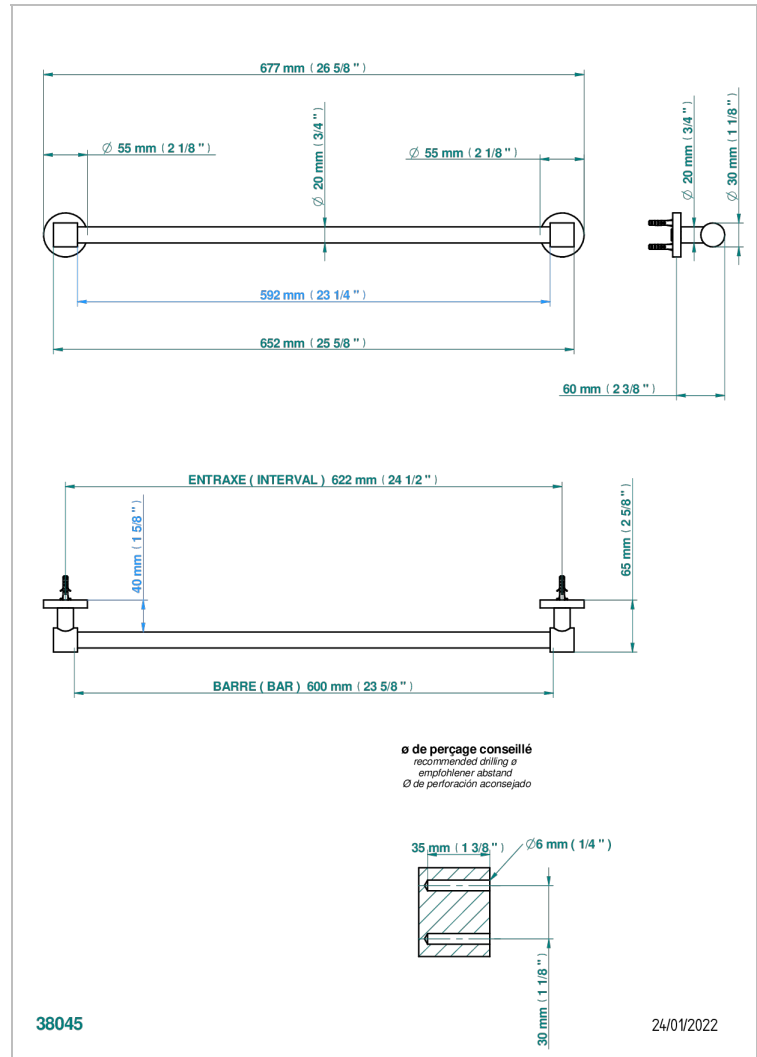

# SPIRIT

G69-520/60

Single towel rail, fixed rail, length: 600 mm,  $\varnothing$  20 mm

THG<sup>®</sup>  
PARIS

## CHARACTERISTIC

- Spirit
- Single towel rail, fixed rail, length: 600 mm,  $\varnothing$  20 mm