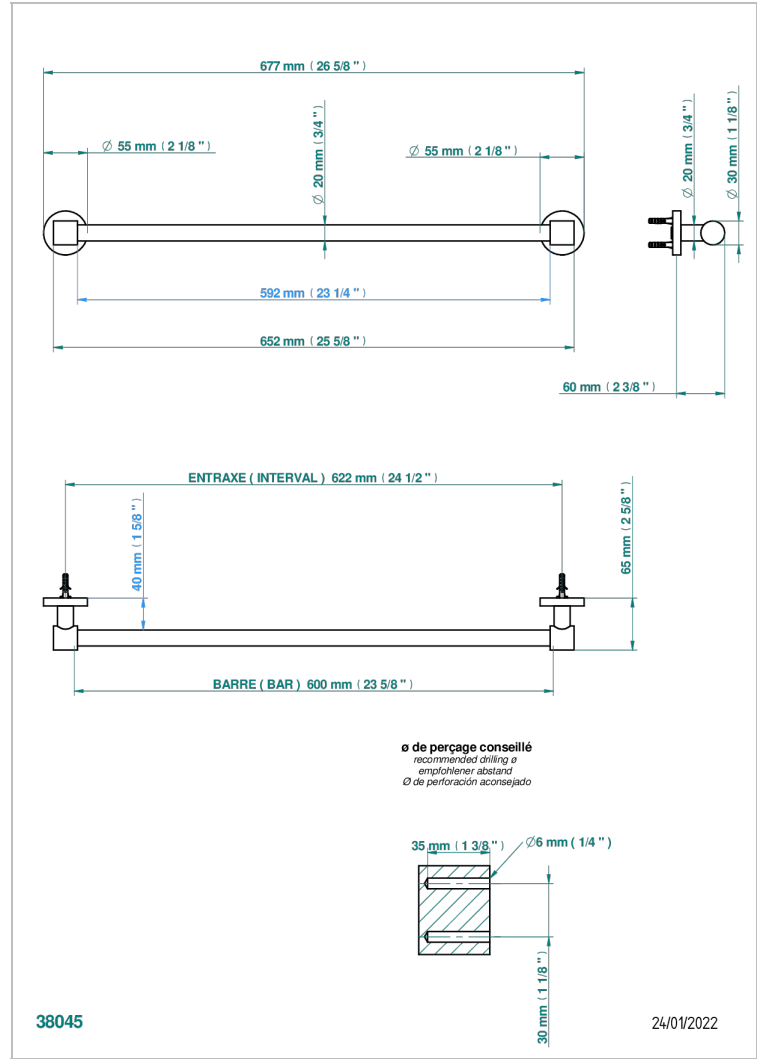

SPIRIT

G69-520/60

Single towel rail, fixed rail, length: 600 mm, \varnothing 20 mm

CHARACTERISTIC

- Spirit
- Single towel rail, fixed rail, length: 600 mm, \varnothing 20 mm

AVAILABLE FINITIONS

Antique nickel - H28
Black ceram - D30
Blush PVD - H62
Brass color PVD - H49
Brown bronze color PVD - F33
Gold color PVD - H52