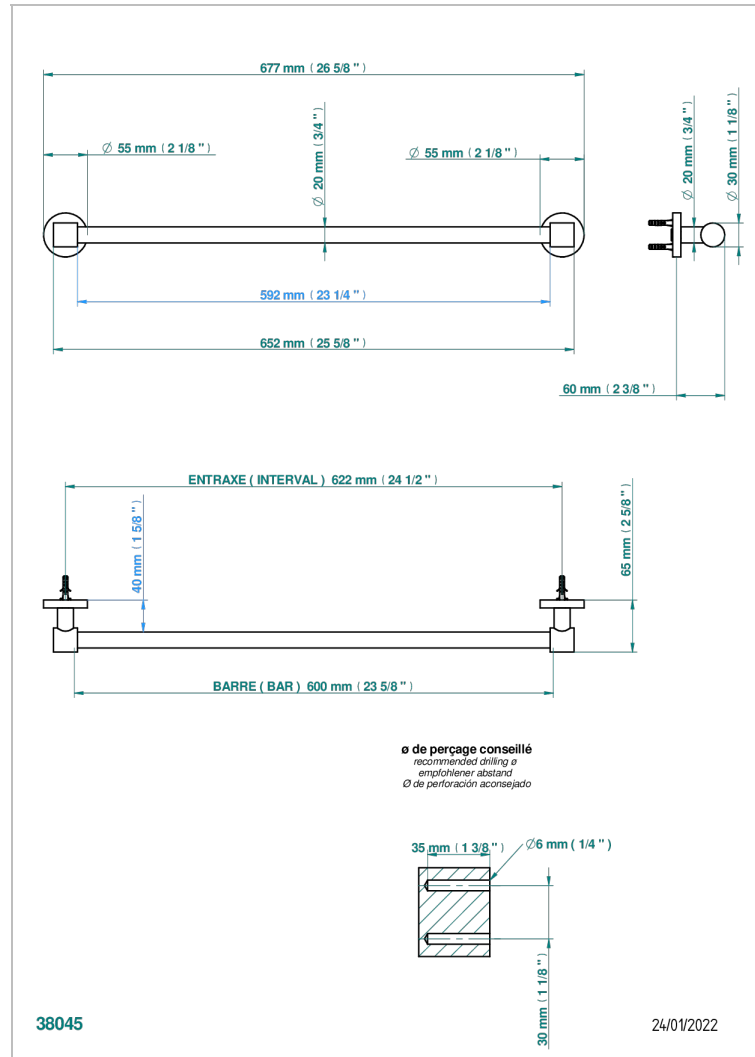

SPIRIT WITH LEVER

G58-520/60

Single towel rail, fixed rail, length: 600 mm, \varnothing 20 mm

CHARACTERISTIC

- Spirit with lever
- Single towel rail, fixed rail, length: 600 mm, \varnothing 20 mm

AVAILABLE FINITIONS