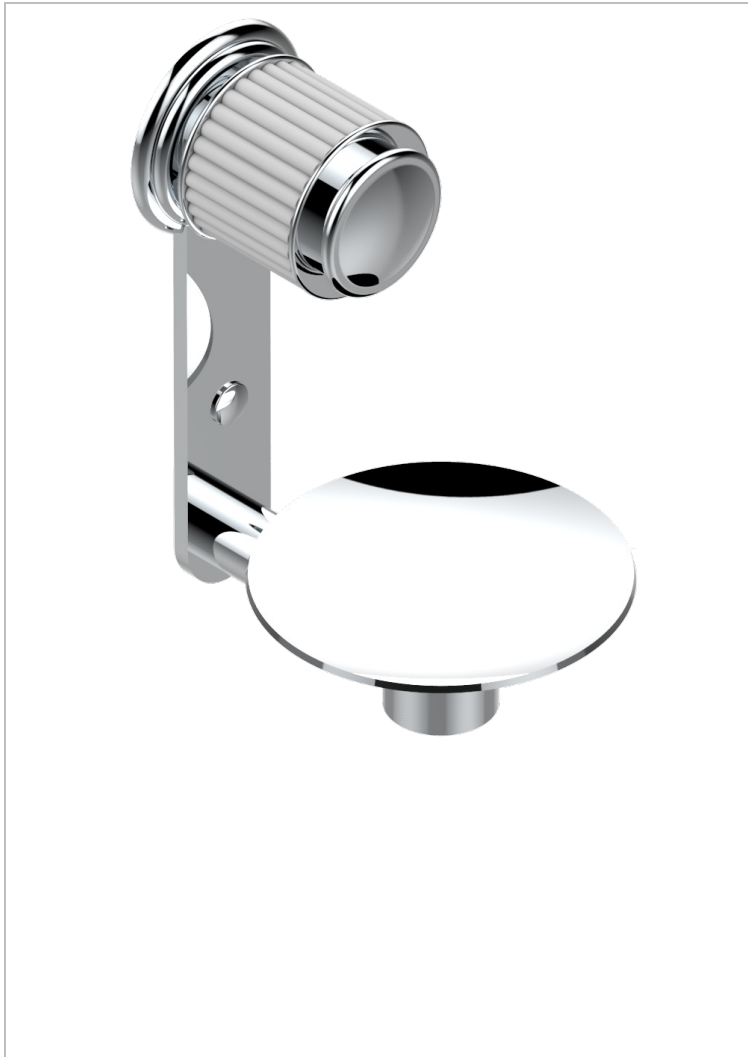

# JAIPUR SATINY CRYSTAL

A9B-546

Soap dish, wall mounted, 4" diameter

## CHARACTERISTIC

- Jaipur Satiny crystal
- Soap dish, wall mounted, 4" diameter

## AVAILABLE FINITIONS

Black ceram - D30  
Blush PVD - H62  
Brass color PVD - H49  
Brown bronze color PVD - F33  
Chrome polished - A02  
Chrome polished / gold polished - G02

Copper antique matt, coated - H07  
Gold color PVD - H52  
Gold mat - F07  
Gold polished - F01  
Graphite PVD - H64  
Light coated bronze - D01

Matt Umber PVD - H67  
Matt blush PVD - H60  
Matt brass color PVD - H50  
Matt brown bronze color PVD - F34  
Matt chrome (American satin) - C02  
Matt gold color PVD - H53

Matt graphite PVD - H65  
Matt nickel (American satin) - C01  
Matt nickel color PVD - H56  
Nickel antique / Sovereign - H28  
Nickel color PVD - H55  
Nickel polished - B01