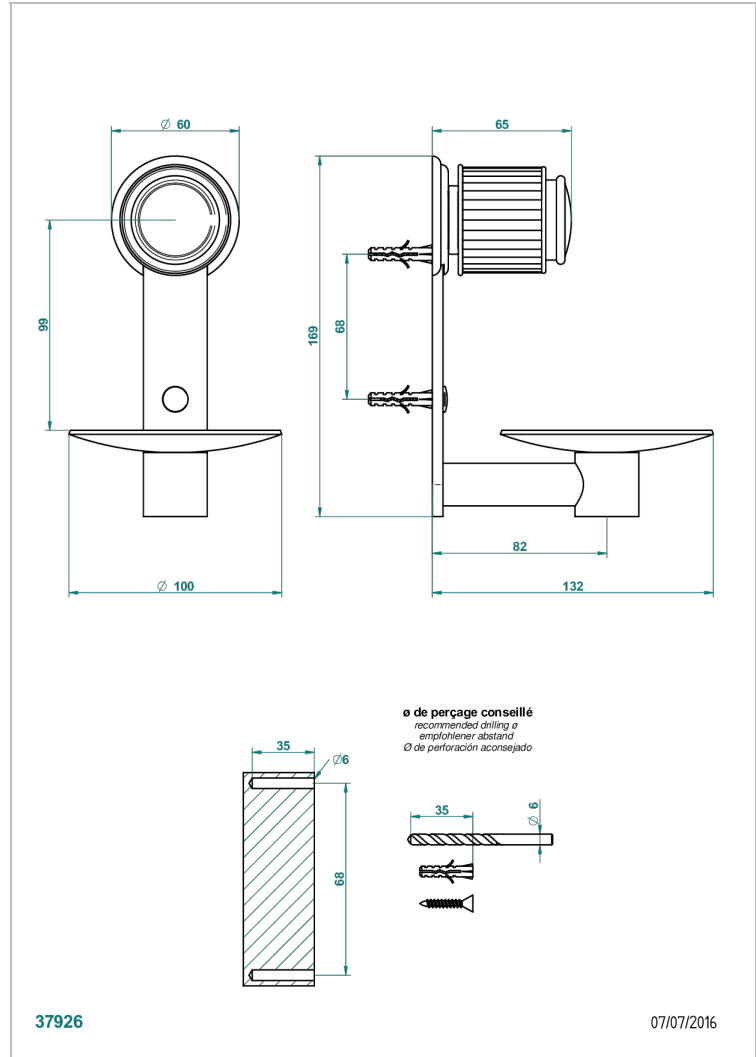

# JAIPUR SATINY CRYSTAL

A9B-546

Soap dish, wall mounted, 4" diameter

## CHARACTERISTIC

- Jaipur Satiny crystal
- Soap dish, wall mounted, 4" diameter