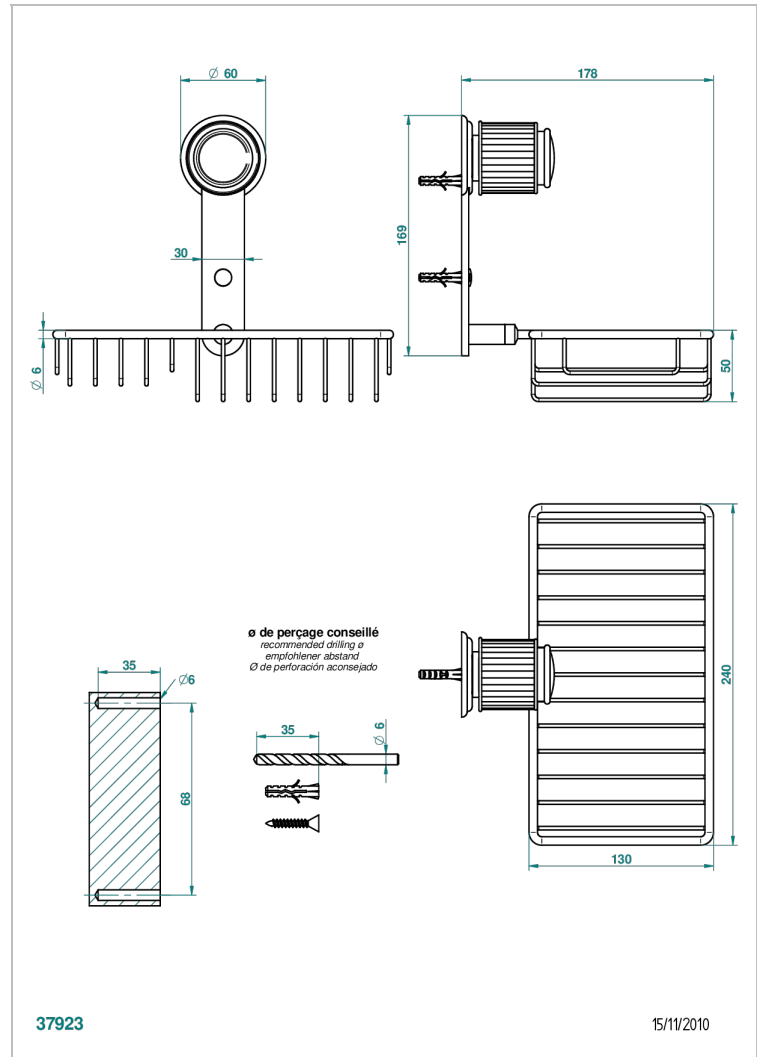

JAIPUR BLACK ONYX

A9C-2620

Soap and sponge holder, wall mounted

THG[®]
PARIS

CHARACTERISTIC

- Jaipur Black Onyx
- Soap and sponge holder, wall mounted

AVAILABLE FINITIONS

Black ceram - D30
Blush PVD - H62
Brass color PVD - H49
Brown bronze color PVD - F33
Chrome polished - A02
Chrome polished / gold polished - G02

Copper antique matt, coated - H07
Gold color PVD - H52
Gold mat - F07
Gold polished - F01
Graphite PVD - H64
Light coated bronze - D01

Matt Umber PVD - H67
Matt blush PVD - H60
Matt brass color PVD - H50
Matt brown bronze color PVD - F34
Matt chrome (American satin) - C02
Matt gold color PVD - H53