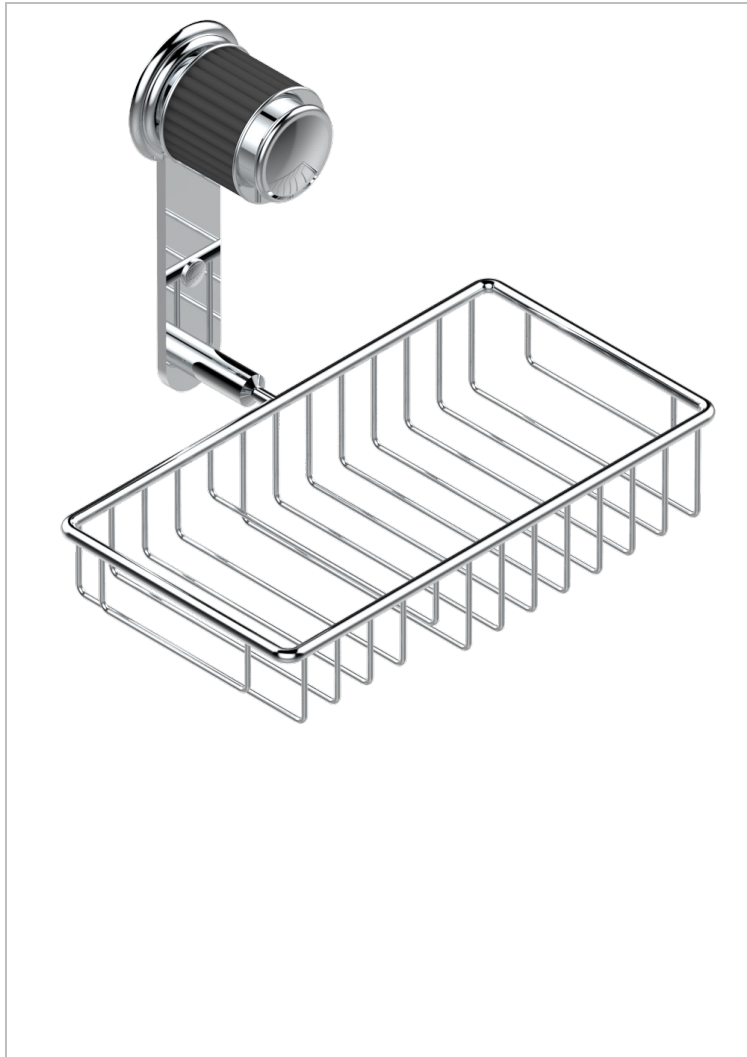

JAIPUR BLACK ONYX

A9C-2620

Soap and sponge holder, wall mounted

THG[®]
PARIS

CHARACTERISTIC

- Jaipur Black Onyx
- Soap and sponge holder, wall mounted

AVAILABLE FINITIONS

Black ceram - D30
Blush PVD - H62
Brass color PVD - H49
Brown bronze color PVD - F33
Chrome polished - A02
Chrome polished / gold polished - G02

Copper antique matt, coated - H07
Gold color PVD - H52
Gold mat - F07
Gold polished - F01
Graphite PVD - H64
Light coated bronze - D01

Matt Umber PVD - H67
Matt blush PVD - H60
Matt brass color PVD - H50
Matt brown bronze color PVD - F34
Matt chrome (American satin) - C02
Matt gold color PVD - H53

Matt graphite PVD - H65
Matt nickel (American satin) - C01
Matt nickel color PVD - H56
Nickel antique / Sovereign - H28
Nickel color PVD - H55
Nickel polished - B01

Soft gold - F30
Soft matt gold - F31
Umber PVD - H66