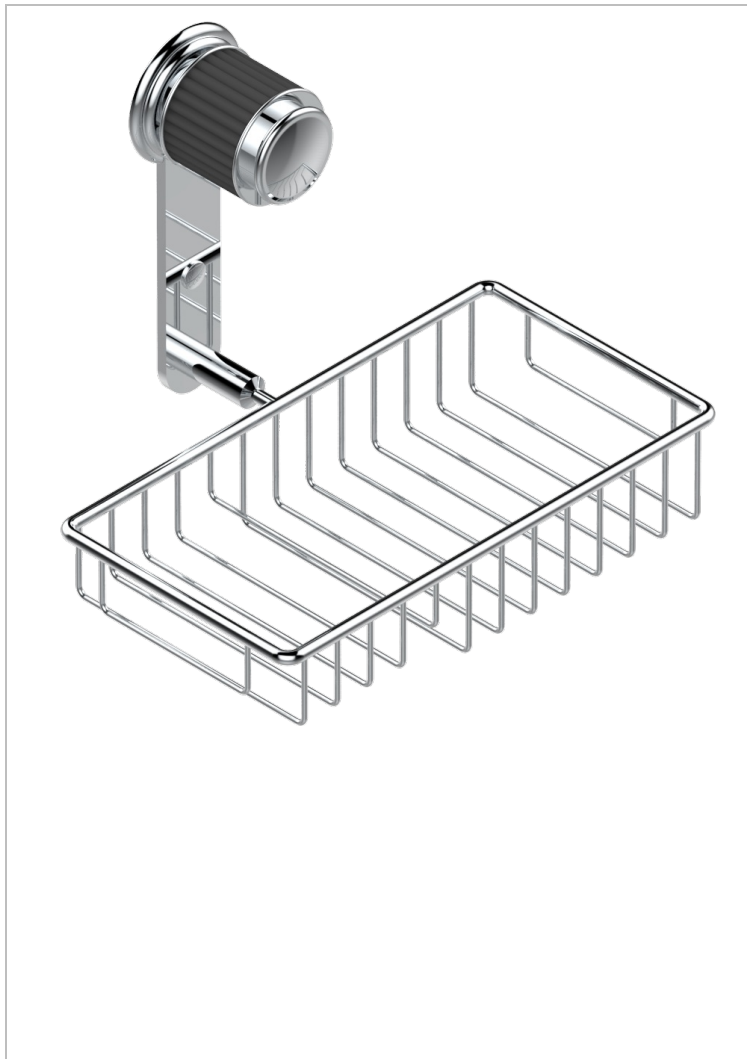

JAIPUR BLACK ONYX

A9C-2620

Soap and sponge holder, wall mounted

CHARACTERISTIC

- Jaipur Black Onyx
- Soap and sponge holder, wall mounted

AVAILABLE FINITIONS

Black ceram - D30
 Blush PVD - H62
 Brass color PVD - H49
 Brown bronze color PVD - F33
 Chrome polished - A02
 Chrome polished / gold polished - G02

Copper antique matt, coated - H07
 Gold color PVD - H52
 Gold mat - F07
 Gold polished - F01
 Graphite PVD - H64
 Light coated bronze - D01

Matt Umber PVD - H67
 Matt blush PVD - H60
 Matt brass color PVD - H50
 Matt brown bronze color PVD - F34
 Matt chrome (American satin) - C02
 Matt gold color PVD - H53

Matt graphite PVD - H65
 Matt nickel (American satin) - C01
 Matt nickel color PVD - H56
 Nickel antique / Sovereign - H28
 Nickel color PVD - H55
 Nickel polished - B01

Soft gold - F30
 Soft matt gold - F31
 Umber PVD - H66