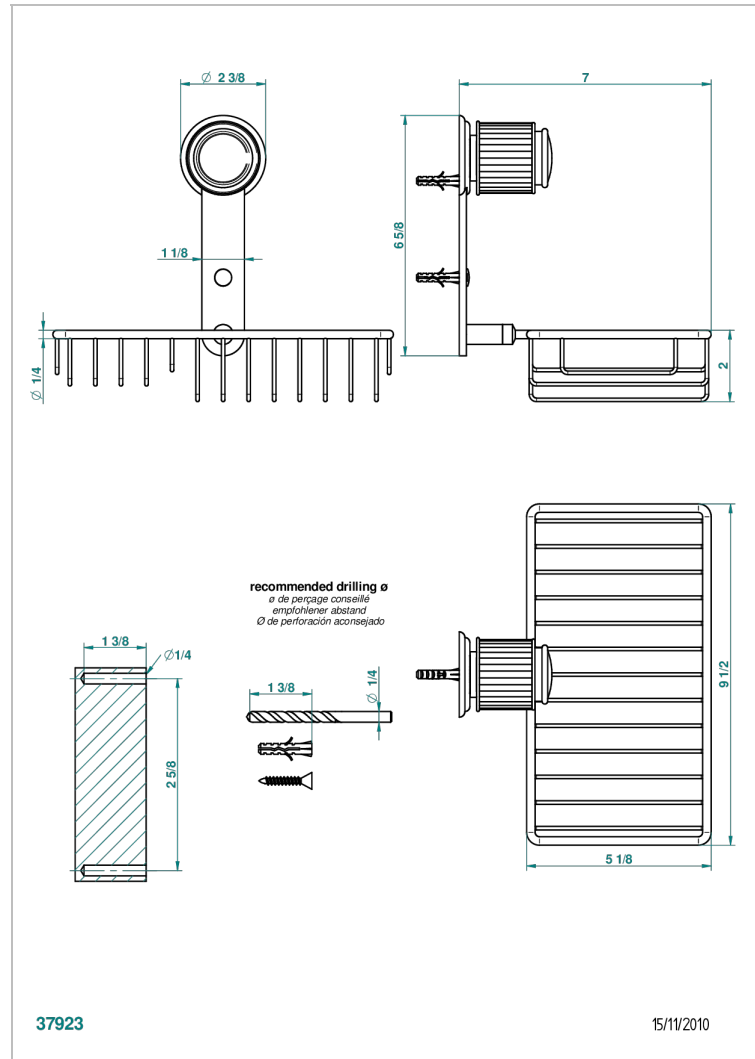

JAIPUR BLACK ONYX

A9C-2620

Soap and sponge holder, wall mounted

CHARACTERISTIC

- Jaipur Black Onyx
- Soap and sponge holder, wall mounted

AVAILABLE FINITIONS

Black ceram - D30
 Blush PVD - H62
 Brass color PVD - H49
 Brown bronze color PVD - F33
 Chrome polished - A02
 Chrome polished / gold polished - G02

Copper antique matt, coated - H07
 Gold color PVD - H52
 Gold mat - F07
 Gold polished - F01
 Graphite PVD - H64
 Light coated bronze - D01

Matt Umber PVD - H67
 Matt blush PVD - H60
 Matt brass color PVD - H50
 Matt brown bronze color PVD - F34
 Matt chrome (American satin) - C02
 Matt gold color PVD - H53