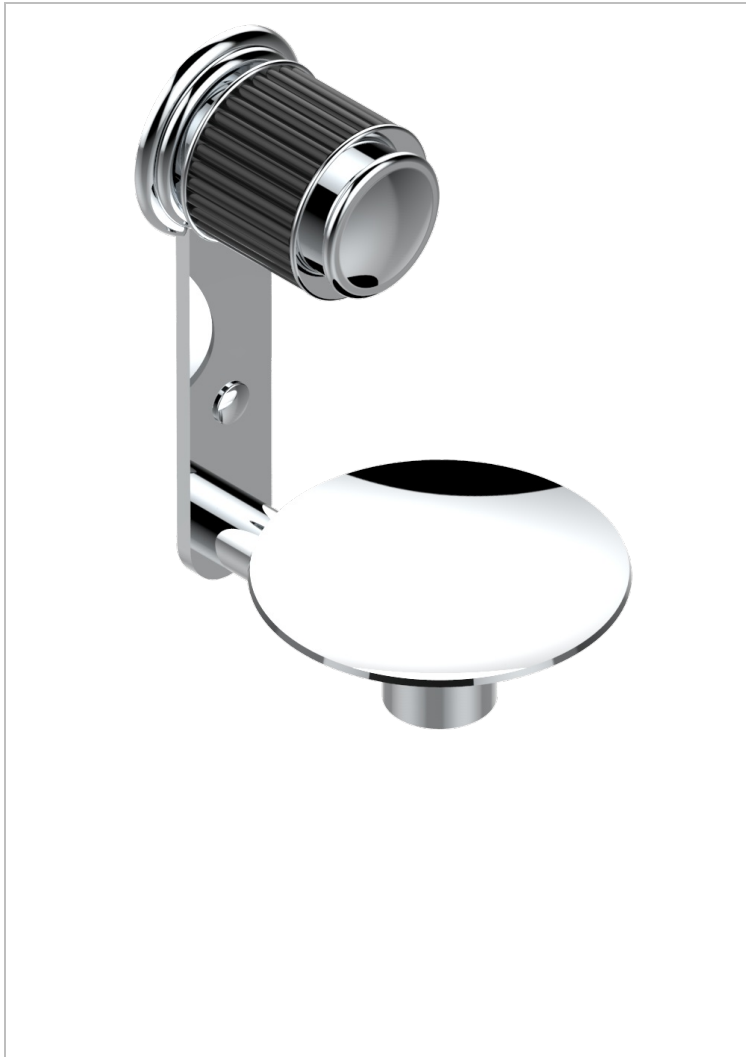

JAIPUR BLACK ONYX

A9C-546

Soap dish, wall mounted, 4" diameter

THG[®]
PARIS

CHARACTERISTIC

- Jaipur Black Onyx
- Soap dish, wall mounted, 4" diameter

AVAILABLE FINITIONS

Black ceram - D30
Blush PVD - H62
Brass color PVD - H49
Brown bronze color PVD - F33
Chrome polished - A02
Chrome polished / gold polished - G02

Copper antique matt, coated - H07
Gold color PVD - H52
Gold mat - F07
Gold polished - F01
Graphite PVD - H64
Light coated bronze - D01

Matt Umber PVD - H67
Matt blush PVD - H60
Matt brass color PVD - H50
Matt brown bronze color PVD - F34
Matt chrome (American satin) - C02
Matt gold color PVD - H53

Matt graphite PVD - H65
Matt nickel (American satin) - C01
Matt nickel color PVD - H56
Nickel antique / Sovereign - H28
Nickel color PVD - H55
Nickel polished - B01

Soft gold - F30
Soft matt gold - F31
Umber PVD - H66