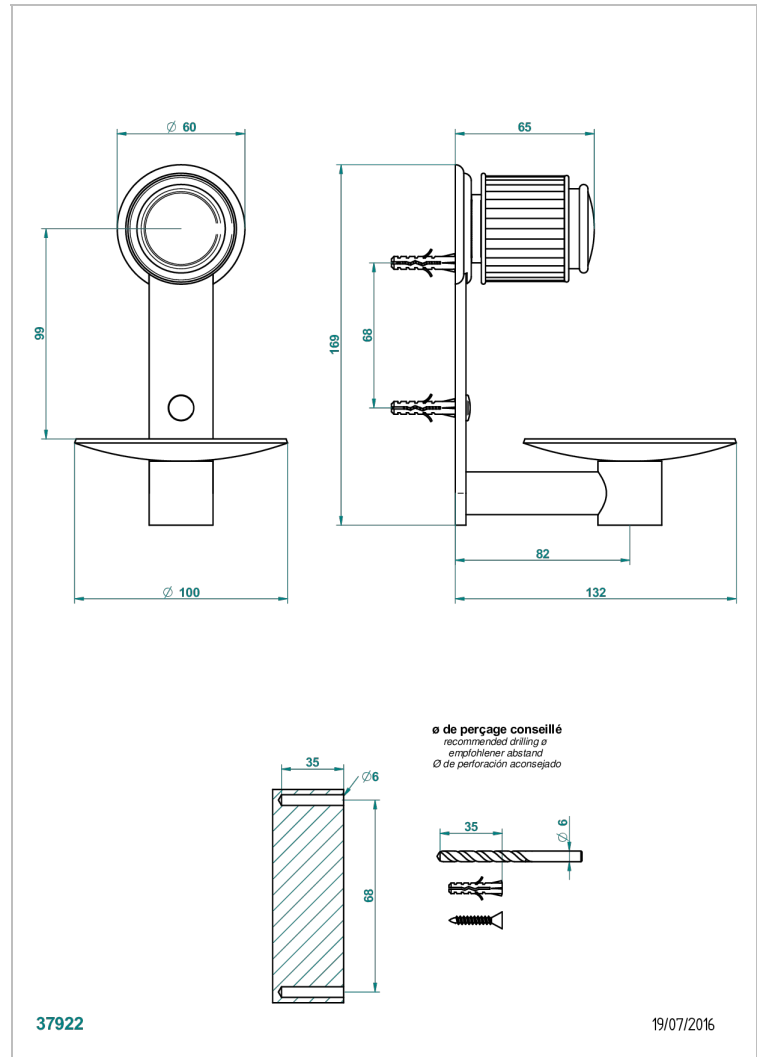

JAIPUR BLACK ONYX

A9C-546

Soap dish, wall mounted, 4" diameter

THG[®]
PARIS

CHARACTERISTIC

- Jaipur Black Onyx
- Soap dish, wall mounted, 4" diameter

AVAILABLE FINITIONS

Black ceram - D30
Blush PVD - H62
Brass color PVD - H49
Brown bronze color PVD - F33
Chrome polished - A02
Chrome polished / gold polished - G02