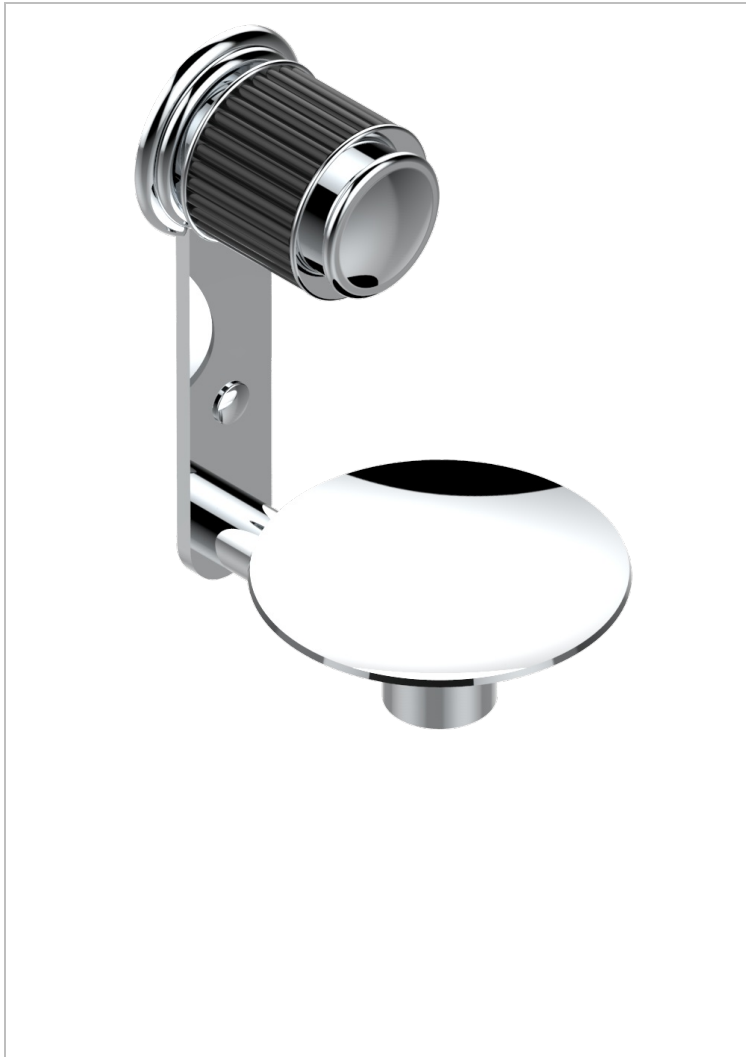

JAIPUR BLACK ONYX

A9C-546

Soap dish, wall mounted, 4" diameter

CHARACTERISTIC

- Jaipur Black Onyx
- Soap dish, wall mounted, 4" diameter

AVAILABLE FINITIONS

Black ceram - D30
 Blush PVD - H62
 Brass color PVD - H49
 Brown bronze color PVD - F33
 Chrome polished - A02
 Chrome polished / gold polished - G02

Copper antique matt, coated - H07
 Gold color PVD - H52
 Gold mat - F07
 Gold polished - F01
 Graphite PVD - H64
 Light coated bronze - D01

Matt Umber PVD - H67
 Matt blush PVD - H60
 Matt brass color PVD - H50
 Matt brown bronze color PVD - F34
 Matt chrome (American satin) - C02
 Matt gold color PVD - H53

Matt graphite PVD - H65
 Matt nickel (American satin) - C01
 Matt nickel color PVD - H56
 Nickel antique / Sovereign - H28
 Nickel color PVD - H55
 Nickel polished - B01

Soft gold - F30
 Soft matt gold - F31
 Umber PVD - H66