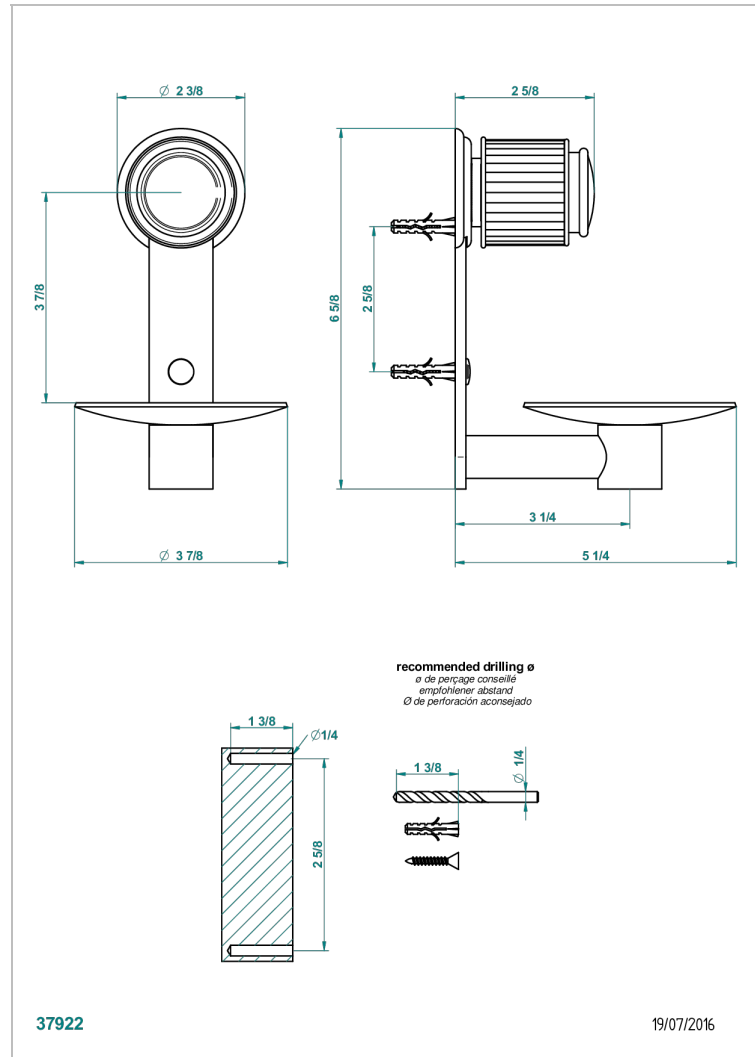

JAIPUR BLACK ONYX

A9C-546

Soap dish, wall mounted, 4" diameter

CHARACTERISTIC

- Jaipur Black Onyx
- Soap dish, wall mounted, 4" diameter

AVAILABLE FINITIONS

Black ceram - D30
 Blush PVD - H62
 Brass color PVD - H49
 Brown bronze color PVD - F33
 Chrome polished - A02
 Chrome polished / gold polished - G02