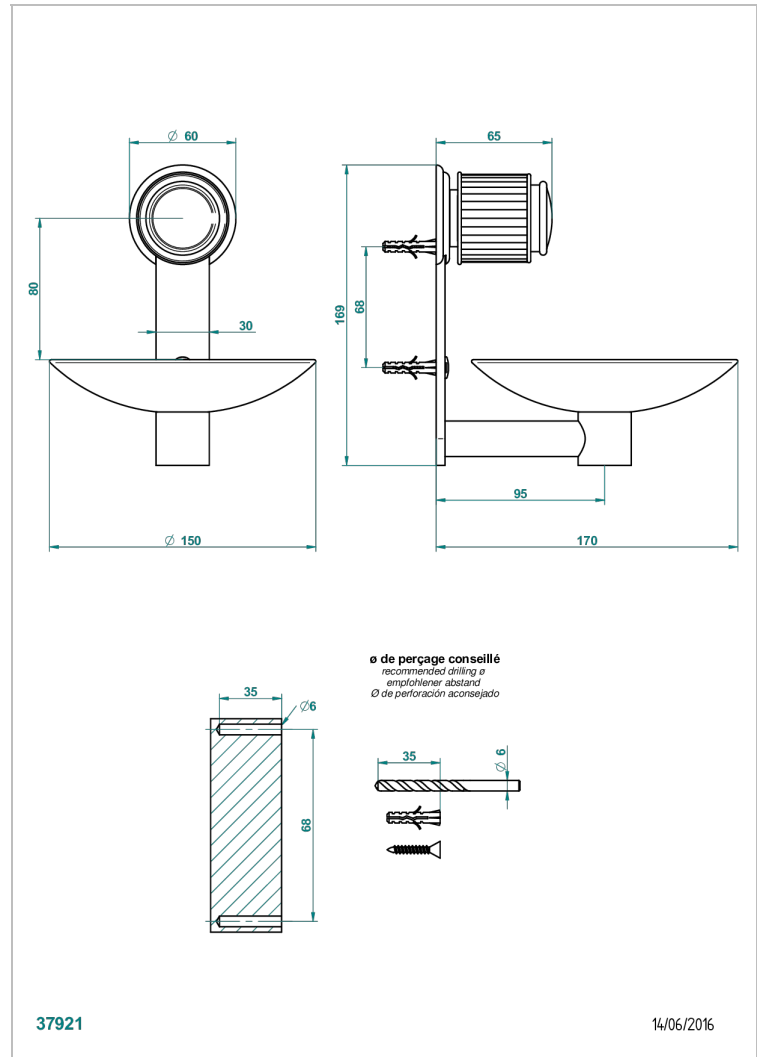

JAIPUR BLACK ONYX

A9C-546GM

Soap dish, wall mounted, 6" diameter

THG[®]
PARIS

CHARACTERISTIC

- Jaipur Black Onyx
- Soap dish, wall mounted, 6" diameter

AVAILABLE FINITIONS

Black ceram - D30
Blush PVD - H62
Brass color PVD - H49
Brown bronze color PVD - F33
Chrome polished - A02
Chrome polished / gold polished - G02