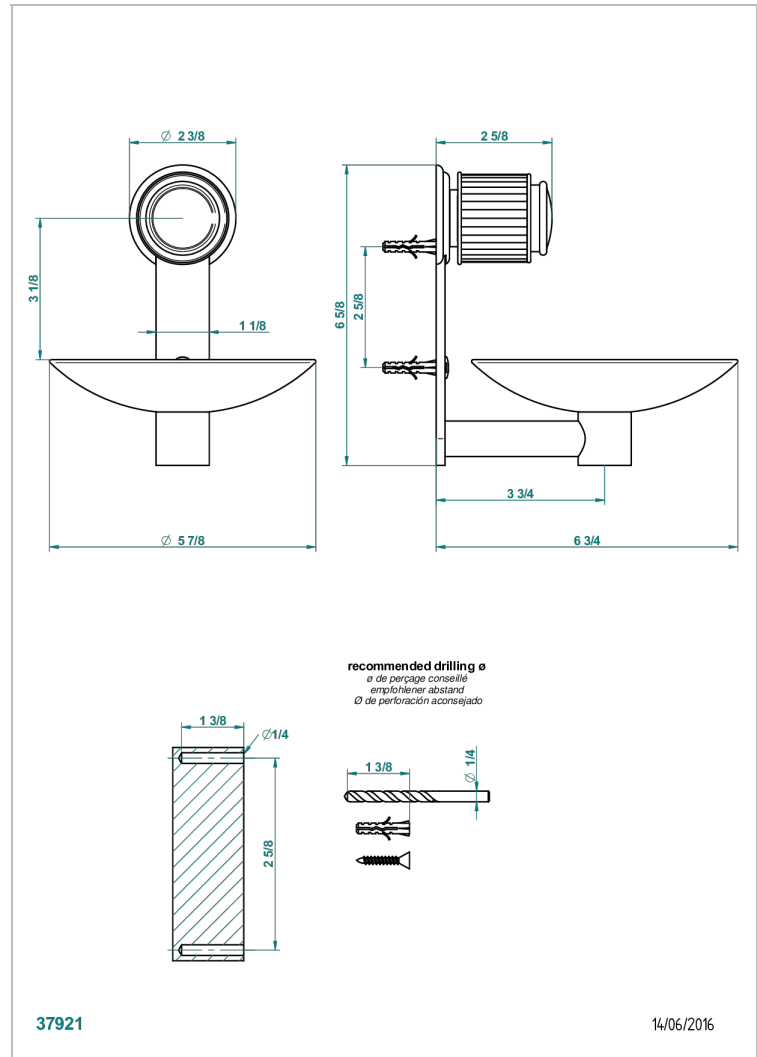

# JAIPUR BLACK ONYX

A9C-546GM

Soap dish, wall mounted, 6" diameter

THG<sup>®</sup>  
PARIS

## CHARACTERISTIC

- Jaipur Black Onyx
- Soap dish, wall mounted, 6" diameter