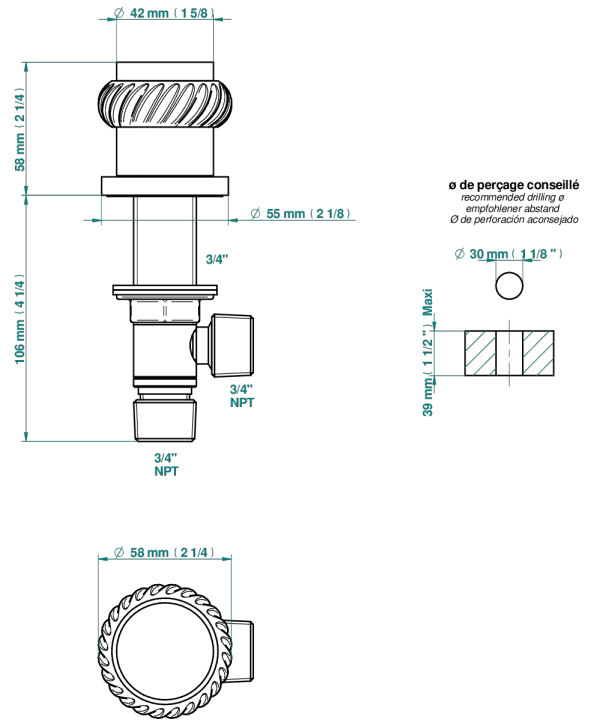

DIPLOMATE ROPED RINGS

U4C-36

Rim mounted 3/4" valve

37914

07/01/2022

CHARACTERISTIC

- Diplomate Roped rings
- Rim mounted 3/4" valve

AVAILABLE FINITIONS