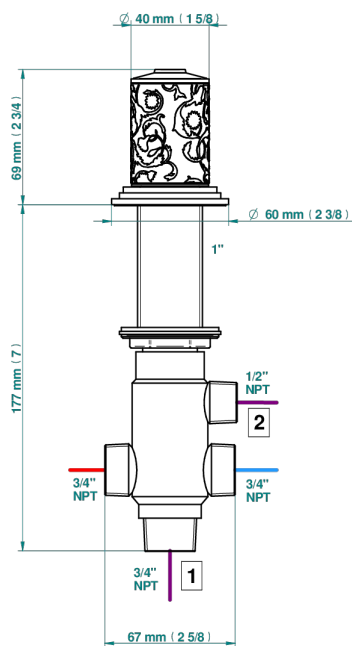

FRIVOLE

G2R-50/4/VG

Rim mounted 4 way diverter : 2 inlets and 2 outlets

35 mm (1 3/8")

37891

18/03/2024

CHARACTERISTIC

- Frivole
- Rim mounted 4 way diverter : 2 inlets and 2 outlets

AVAILABLE FINITIONS

Antique nickel - H28
Black ceram - D30
Blush PVD - H62
Brass color PVD - H49
Brown bronze color PVD - F33
Gold color PVD - H52

Graphite PVD - H64
Matt Umber PVD - H67
Matt blush PVD - H60
Matt brass color PVD - H50
Matt brown bronze color PVD - F34
Matt chrome - C02

Matt gold - F07
Matt gold color PVD - H53
Matt graphite PVD - H65
Matt nickel (color finish) - C01
Matt nickel color PVD - H56
Nickel color PVD - H55

Polished chrome (color finish) - A02
Polished chrome / Polished gold (color finish) - G02
Polished gold (color finish) - F01
Polished nickel - B01
Soft gold - F30
Soft matt gold - F31
Umber PVD - H66