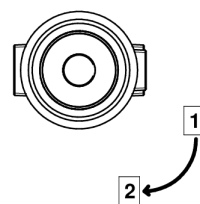

35 mm (1 3/8")