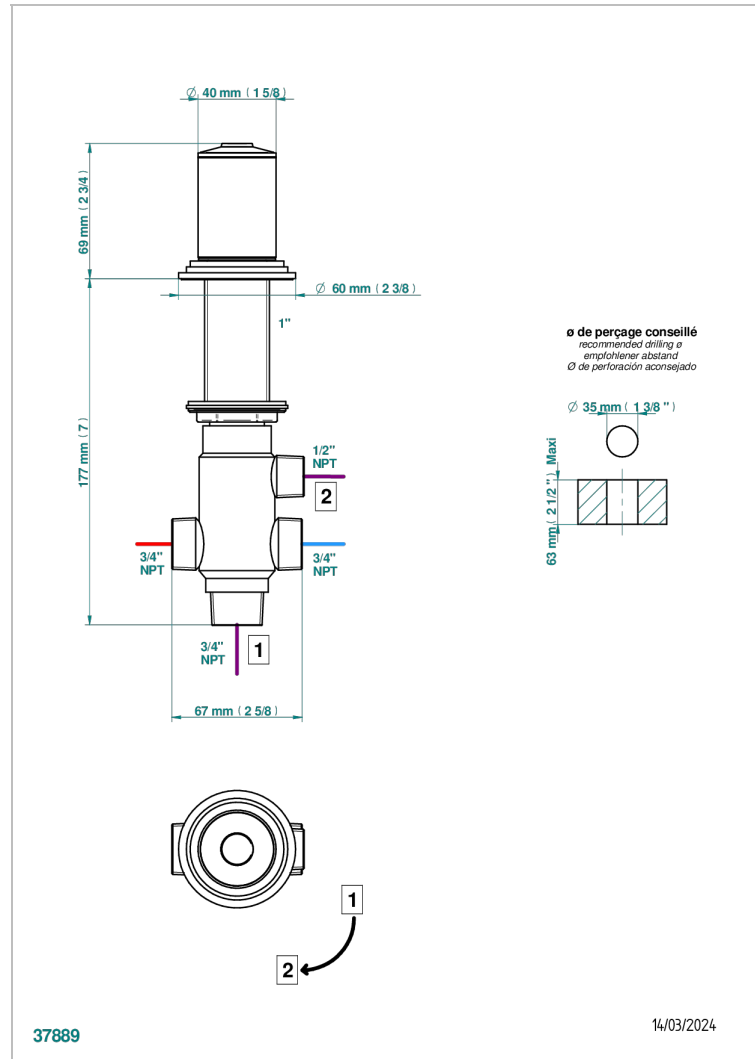

# FAUBOURG BLACK PORCELAIN

G2L-50/4/VG

Rim mounted 4 way diverter : 2 inlets and 2 outlets

## CHARACTERISTIC

- Faubourg Black Porcelain
- Rim mounted 4 way diverter : 2 inlets and 2 outlets