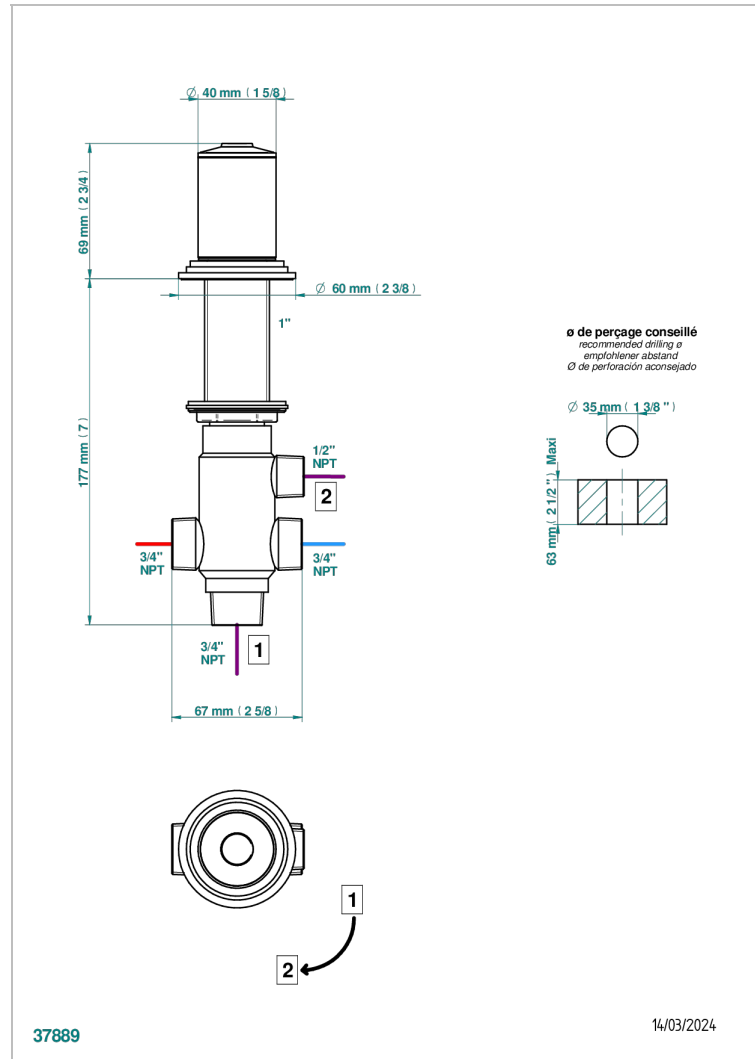

FAUBOURG BLACK PORCELAIN

G2L-504VGUS

2-function deck diverter with trim

CHARACTERISTIC

- Faubourg Black Porcelain
- 2-function deck diverter with trim

AVAILABLE FINITIONS

Black ceram - D30
Blush PVD - H62
Brass color PVD - H49
Brown bronze color PVD - F33
Chrome polished - A02
Chrome polished / gold polished - G02