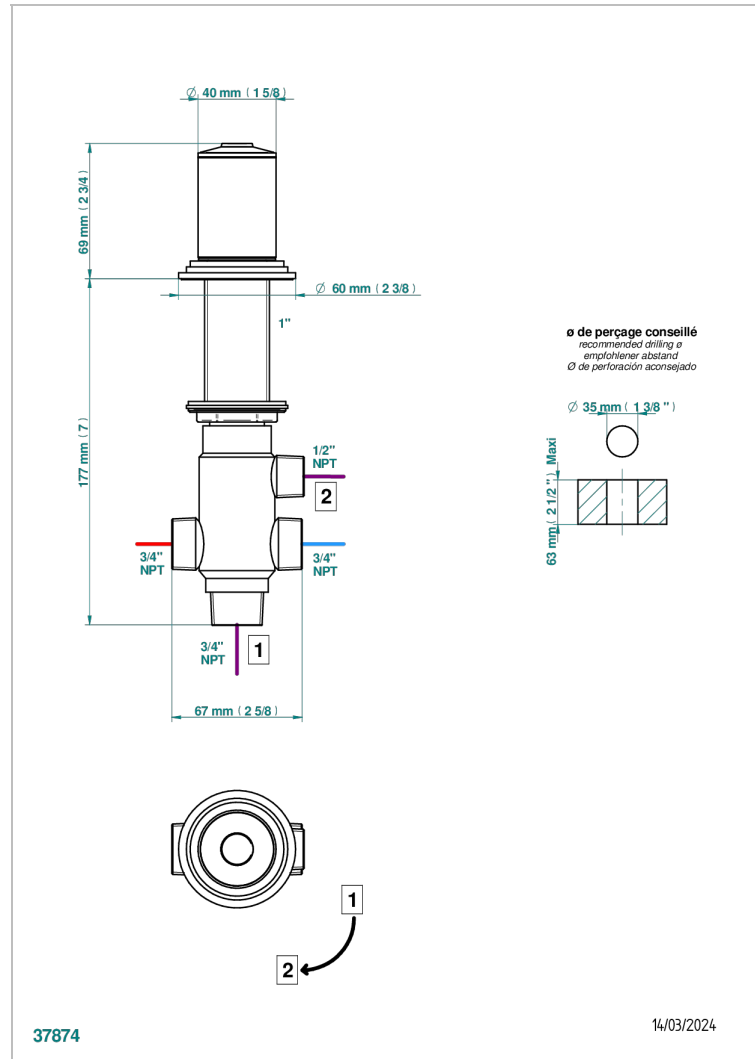

# FAUBOURG WHITE PORCELAIN

G2K-50/4/VG

Rim mounted 4 way diverter : 2 inlets and 2 outlets

## CHARACTERISTIC

- Faubourg White Porcelain
- Rim mounted 4 way diverter : 2 inlets and 2 outlets