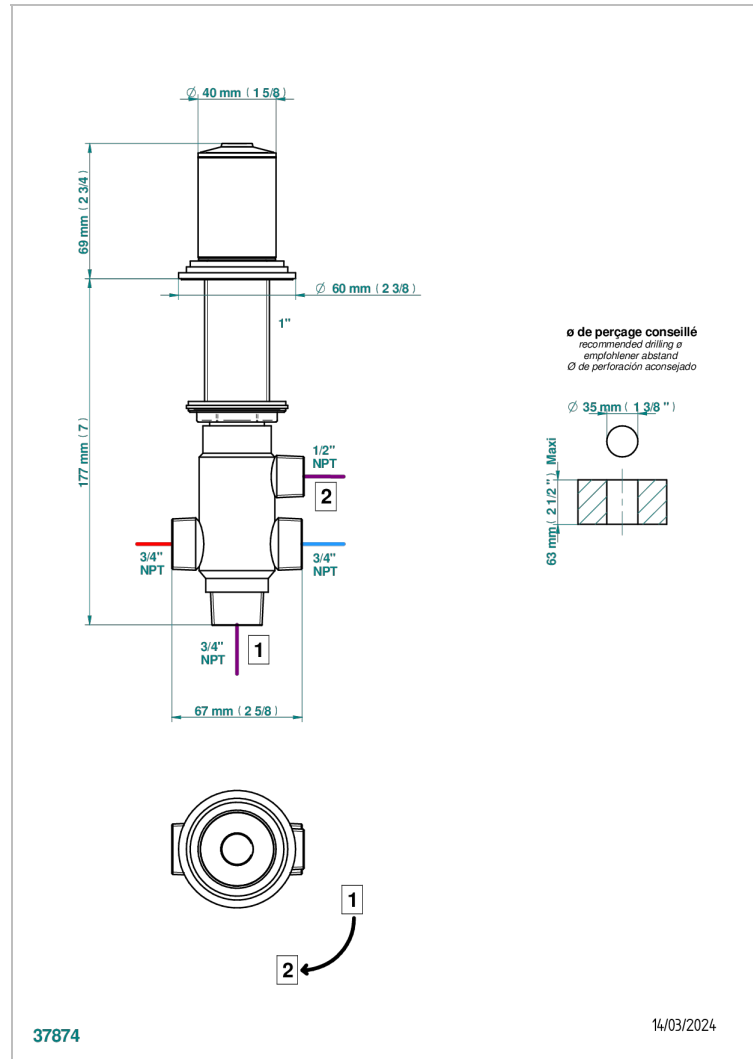

FAUBOURG WHITE PORCELAIN

G2K-50/4/VG

Rim mounted 4 way diverter : 2 inlets and 2 outlets

CHARACTERISTIC

- Faubourg White Porcelain
- Rim mounted 4 way diverter : 2 inlets and 2 outlets

AVAILABLE FINITIONS

Antique nickel - H28
Black ceram - D30
Blush PVD - H62
Brass color PVD - H49
Brown bronze color PVD - F33
Gold color PVD - H52