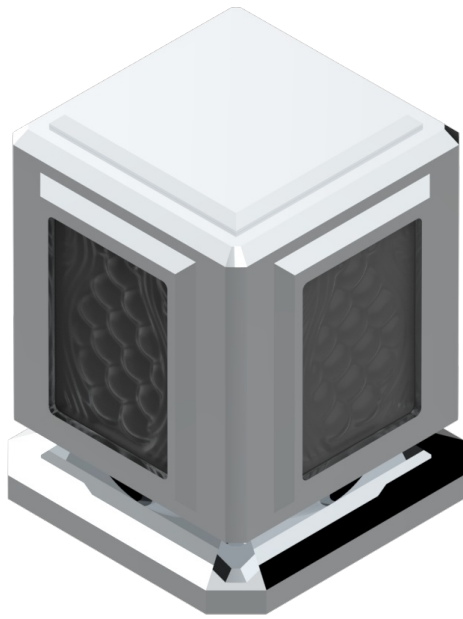

# METROPOLIS BLACK CRYSTAL

A2L-50/4/VG

Rim mounted 4 way diverter : 2 inlets and 2 outlets

37870

09/04/2024

## CHARACTERISTIC

- Métropolis Black crystal
- Rim mounted 4 way diverter : 2 inlets and 2 outlets