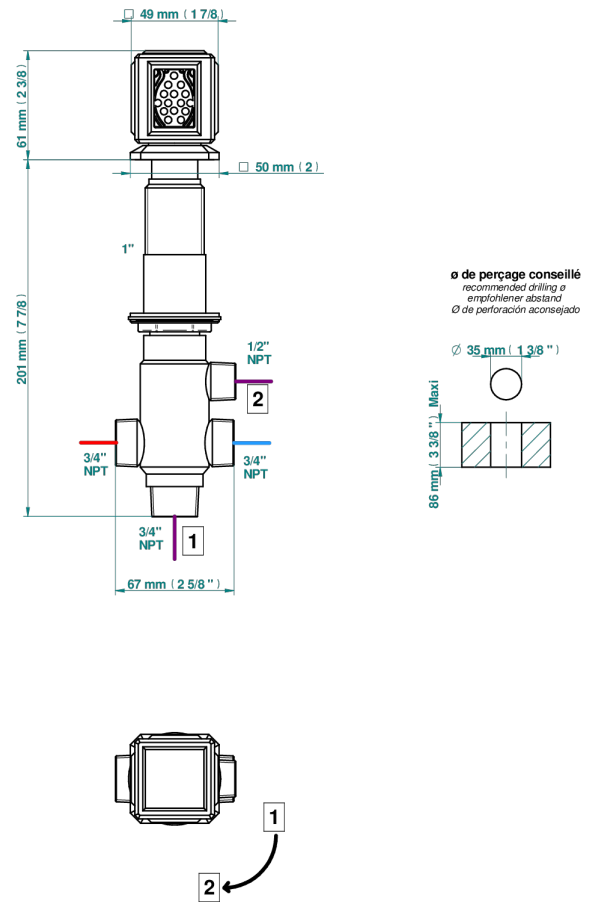

# METROPOLIS BLACK CRYSTAL

A2L-50/4/VG

Rim mounted 4 way diverter : 2 inlets and 2 outlets

37870

09/04/2024

## CHARACTERISTIC

- Métropolis Black crystal
- Rim mounted 4 way diverter : 2 inlets and 2 outlets