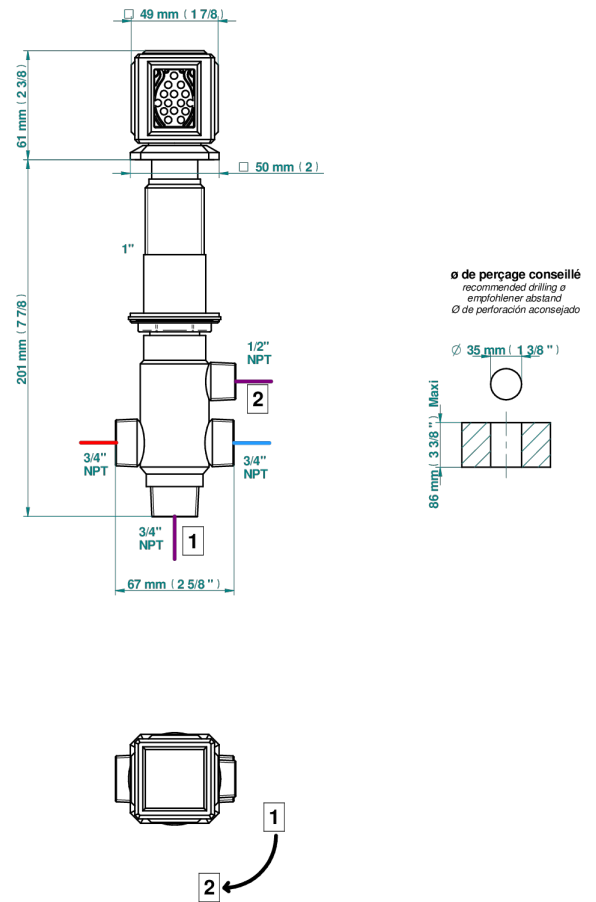

METROPOLIS BLACK CRYSTAL

A2L-50/4/VG

Rim mounted 4 way diverter : 2 inlets and 2 outlets

37870

09/04/2024

CHARACTERISTIC

- Métropolis Black crystal
- Rim mounted 4 way diverter : 2 inlets and 2 outlets

AVAILABLE FINITIONS