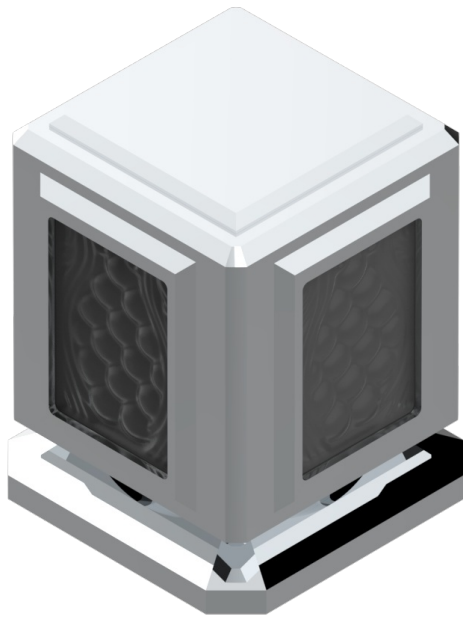

METROPOLIS BLACK CRYSTAL

A2L-50/4/VG

Rim mounted 4 way diverter : 2 inlets and 2 outlets

37870

09/04/2024

CHARACTERISTIC

- Métropolis Black crystal
- Rim mounted 4 way diverter : 2 inlets and 2 outlets

AVAILABLE FINITIONS

Antique nickel - H28
Black ceram - D30
Blush PVD - H62
Brass color PVD - H49
Brown bronze color PVD - F33
Gold color PVD - H52

Graphite PVD - H64
Matt Umber PVD - H67
Matt blush PVD - H60
Matt brass color PVD - H50
Matt brown bronze color PVD - F34
Matt chrome - C02