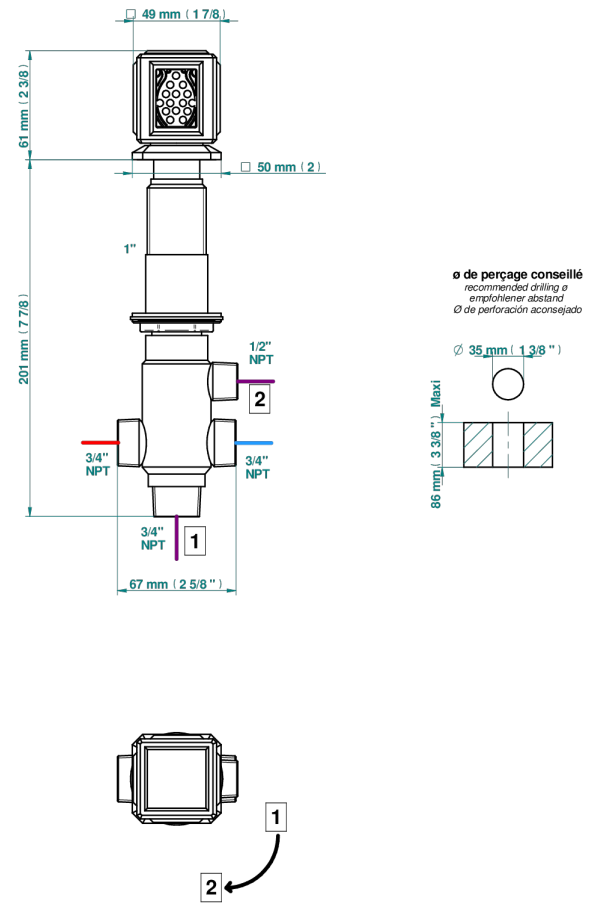

METROPOLIS BLACK CRYSTAL

A2L-504VGUS

2-function deck diverter with trim

37870

09/04/2024

CHARACTERISTIC

- Métropolis Black crystal
- 2-function deck diverter with trim

AVAILABLE FINITIONS

Umber PVD - H66