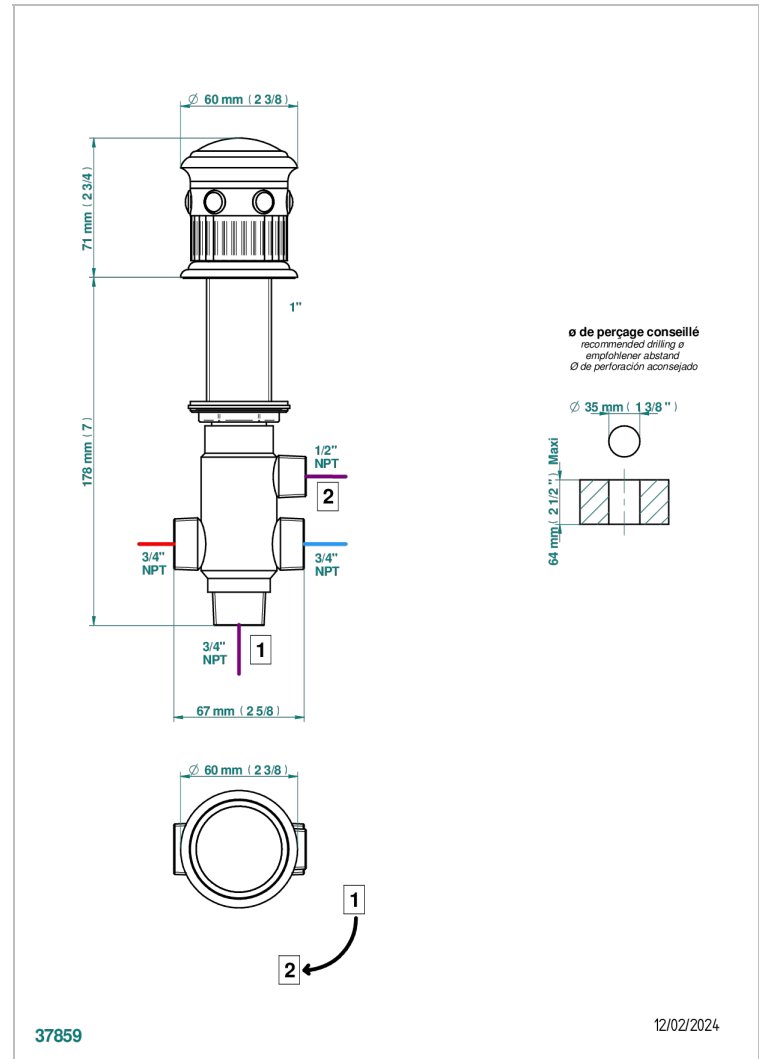

TROCADERO LAPIS LAZULI

U7B-50/4/VG

Rim mounted 4 way diverter : 2 inlets and 2 outlets

CHARACTERISTIC

- Trocadéro Lapis Lazuli
- Rim mounted 4 way diverter : 2 inlets and 2 outlets

AVAILABLE FINITIONS

Antique nickel - H28
Black ceram - D30
Blush PVD - H62
Brass color PVD - H49
Brown bronze color PVD - F33
Gold color PVD - H52