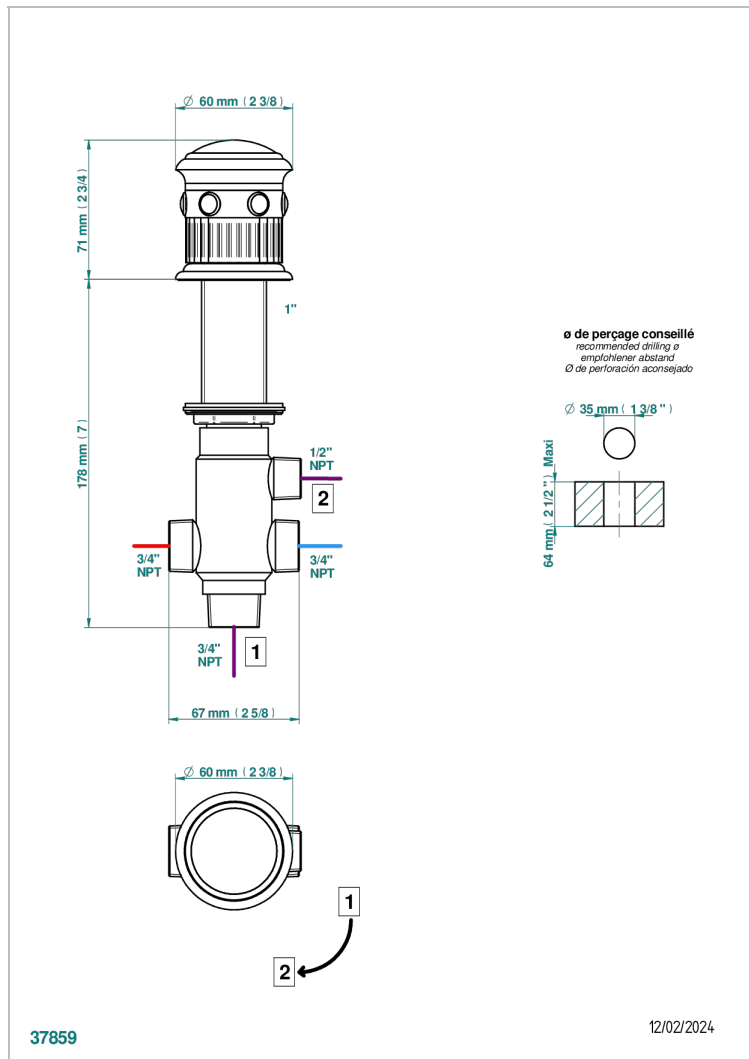

TROCADERO LAPIS LAZULI

U7B-504VGUS

2-function deck diverter with trim

CHARACTERISTIC

- Trocadéro Lapis Lazuli
- 2-function deck diverter with trim

AVAILABLE FINITIONS

Black ceram - D30

Blush PVD - H62