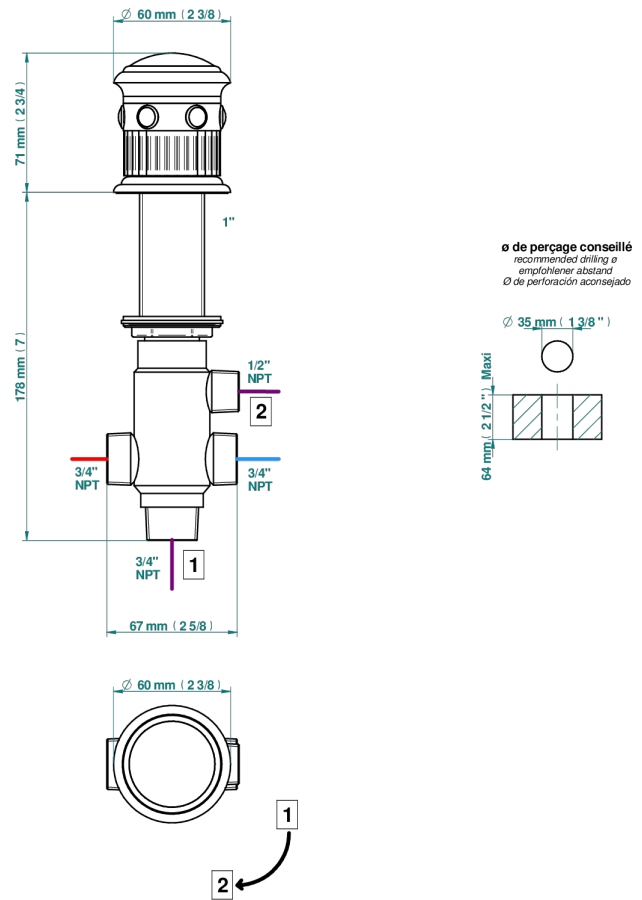

TROCADERO MALACHITE

U7A-50/4/VG

Rim mounted 4 way diverter : 2 inlets and 2 outlets

37857

12/02/2024

CHARACTERISTIC

- Trocadero Malachite
- Rim mounted 4 way diverter : 2 inlets and 2 outlets

AVAILABLE FINITIONS