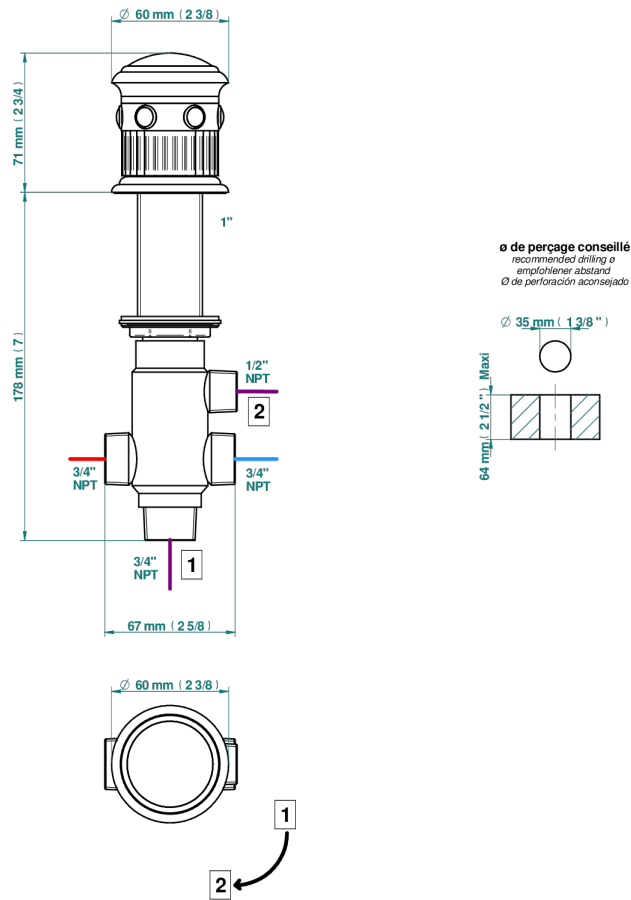

# TROCADERO MALACHITE

U7A-504VGUS

2-function deck diverter with trim

37857

12/02/2024

## CHARACTERISTIC

- Trocadéro Malachite
- 2-function deck diverter with trim