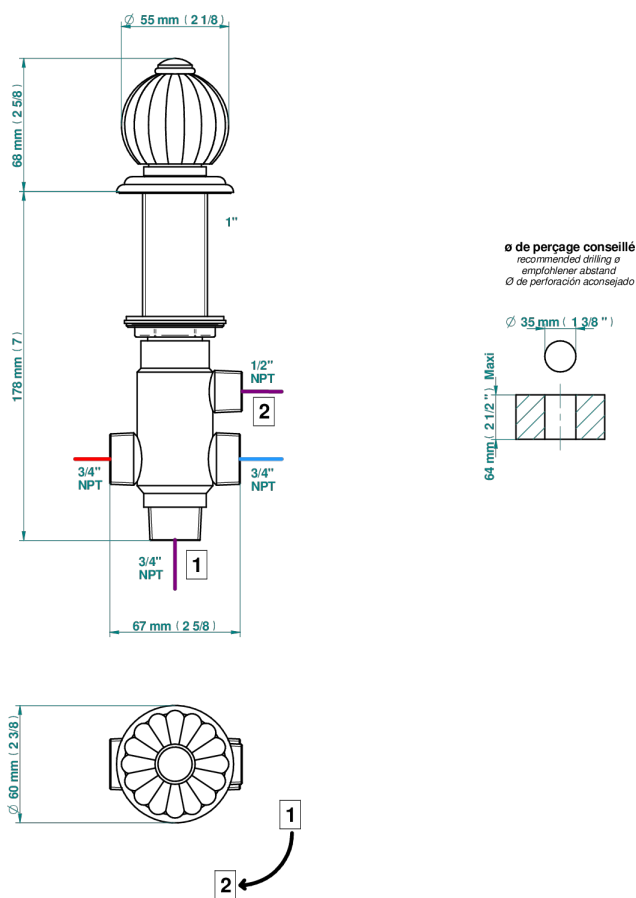

MANDARINE SATIN CRYSTAL

U1E-50/4/VG

Rim mounted 4 way diverter : 2 inlets and 2 outlets

37831

11/03/2024

CHARACTERISTIC

- Mandarin Satin crystal
- Rim mounted 4 way diverter : 2 inlets and 2 outlets

AVAILABLE FINITIONS