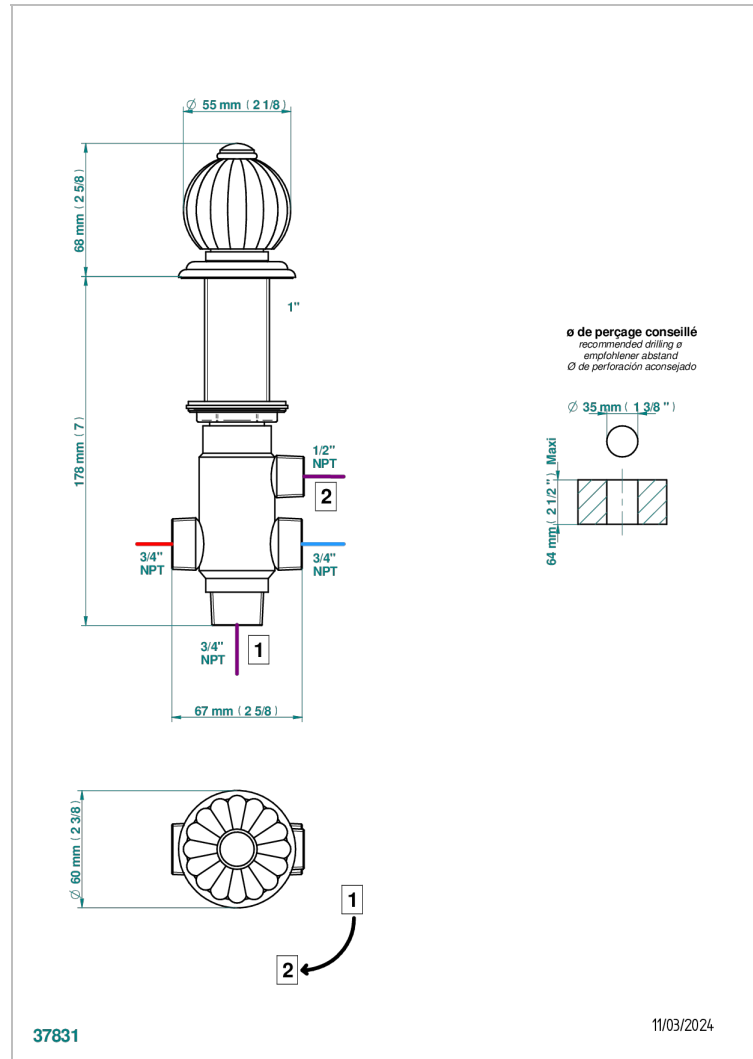

# MANDARINE SATINY CRYSTAL

U1E-504VGUS

2-function deck diverter with trim

## CHARACTERISTIC

- Mandarin Satiny crystal
- 2-function deck diverter with trim