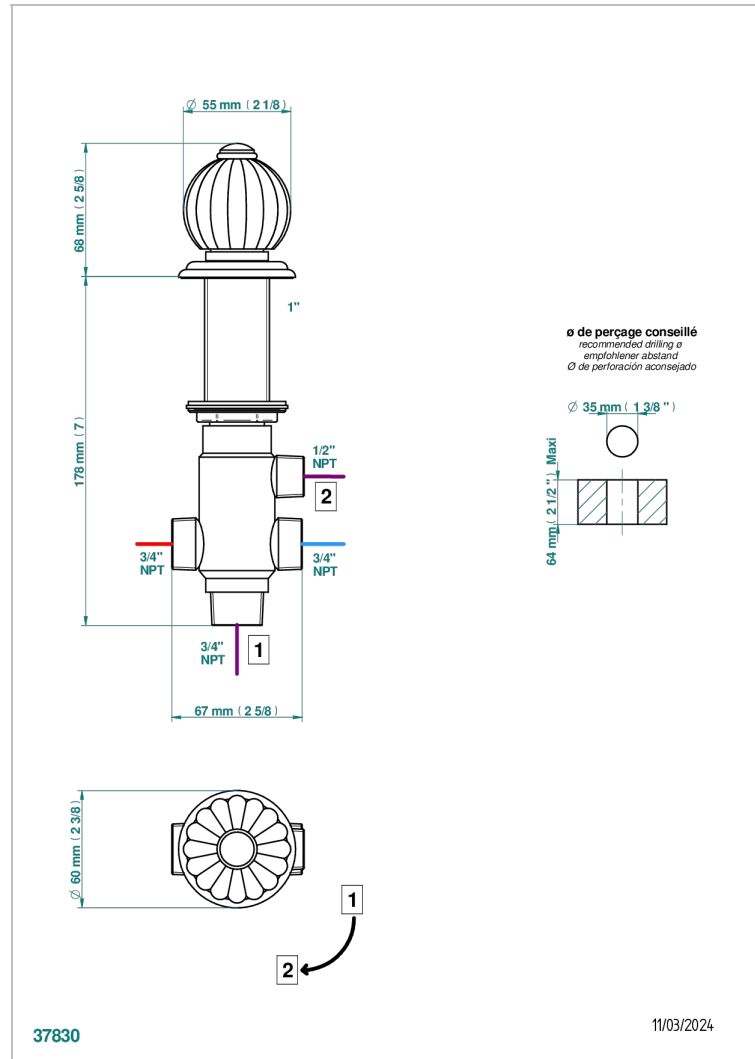

MANDARINE CLEAR CRYSTAL

U1D-50/4/VG

Rim mounted 4 way diverter : 2 inlets and 2 outlets

CHARACTERISTIC

- Mandarin Clear crystal
- Rim mounted 4 way diverter : 2 inlets and 2 outlets

AVAILABLE FINITIONS

Antique nickel - H28
Black ceram - D30
Blush PVD - H62
Brass color PVD - H49
Brown bronze color PVD - F33
Gold color PVD - H52