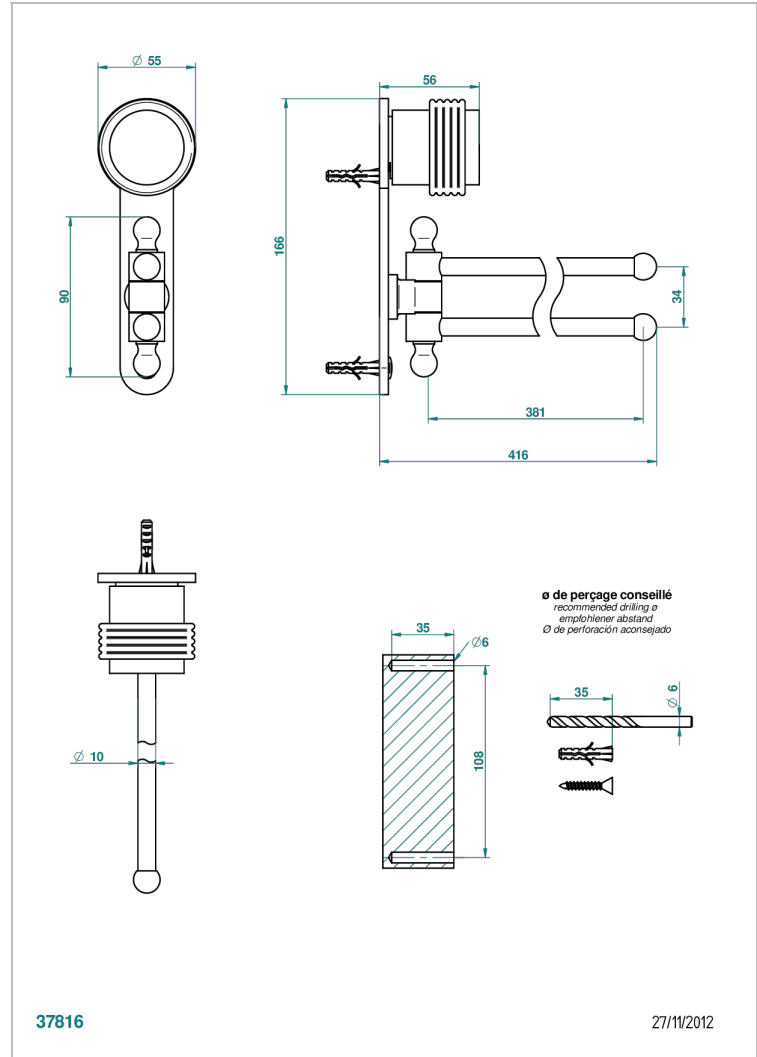

DIPLOMATE GROOVED RINGS

U4B-522

Towel bar 15 3/4" long, double swivel

CHARACTERISTIC

- Diplomate Grooved rings
- Towel bar 15 3/4" long, double swivel

AVAILABLE FINITIONS

Black ceram - D30
Blush PVD - H62
Brass color PVD - H49
Brown bronze color PVD - F33
Chrome polished - A02
Chrome polished / gold polished - G02

Copper antique matt, coated - H07
Gold color PVD - H52
Gold mat - F07
Gold polished - F01
Graphite PVD - H64
Light coated bronze - D01

Matt Umber PVD - H67
Matt blush PVD - H60
Matt brass color PVD - H50
Matt brown bronze color PVD - F34
Matt chrome (American satin) - C02
Matt gold color PVD - H53