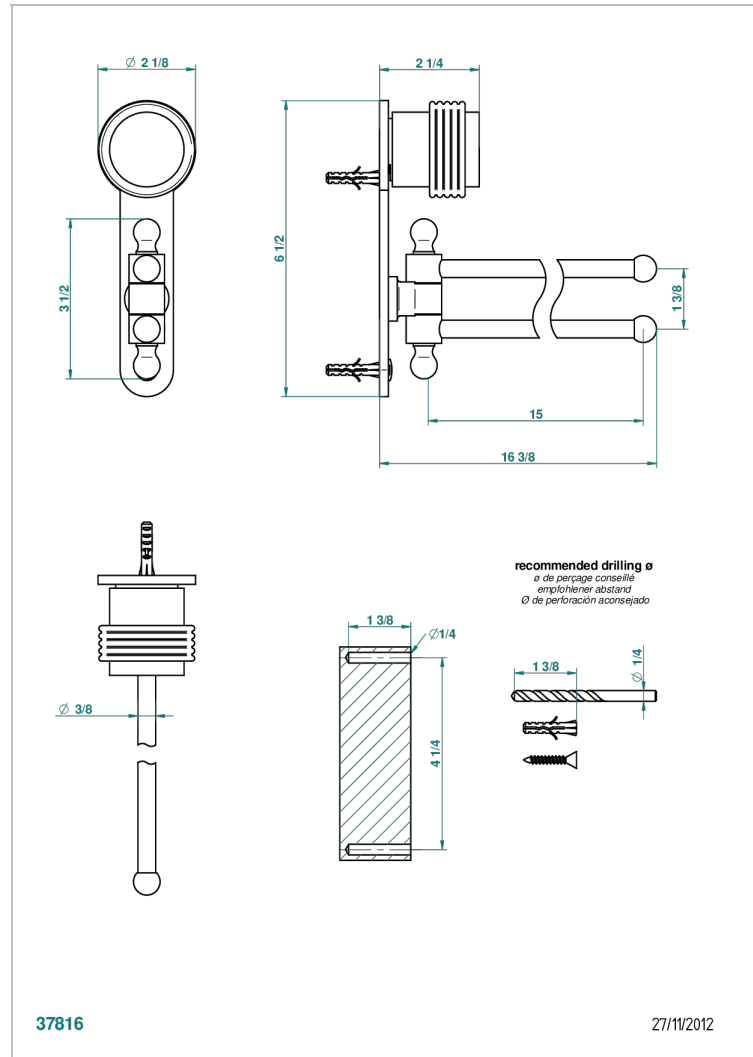

DIPLOMATE GROOVED RINGS

U4B-522

Towel bar 15 3/4" long, double swivel

CHARACTERISTIC

- Diplomate Grooved rings
- Towel bar 15 3/4" long, double swivel

AVAILABLE FINITIONS

Black ceram - D30
Blush PVD - H62
Brass color PVD - H49
Brown bronze color PVD - F33
Chrome polished - A02
Chrome polished / gold polished - G02