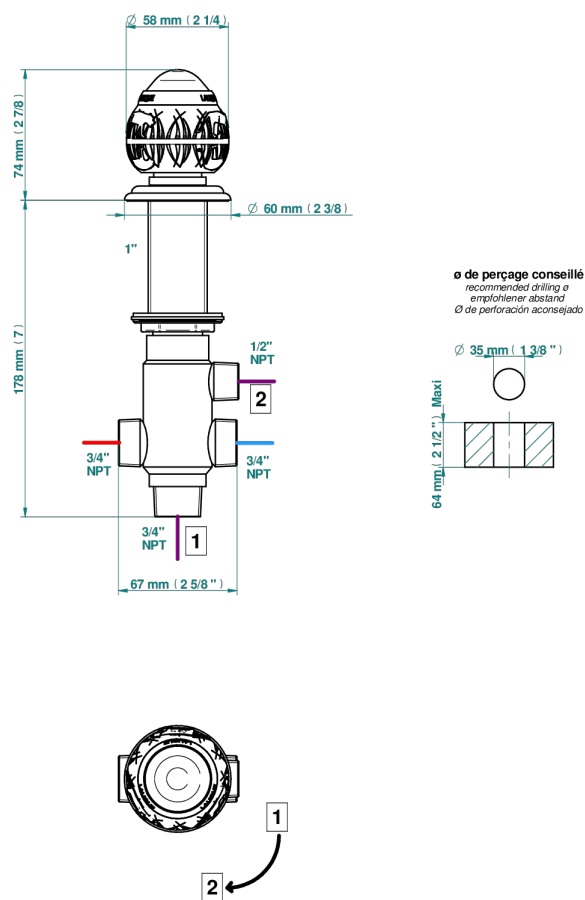

PANTHERE BLACK CRYSTAL

A2K-50/4/VG

Rim mounted 4 way diverter : 2 inlets and 2 outlets

37810

09/04/2024

CHARACTERISTIC

- Panthère Black crystal
- Rim mounted 4 way diverter : 2 inlets and 2 outlets

AVAILABLE FINITIONS