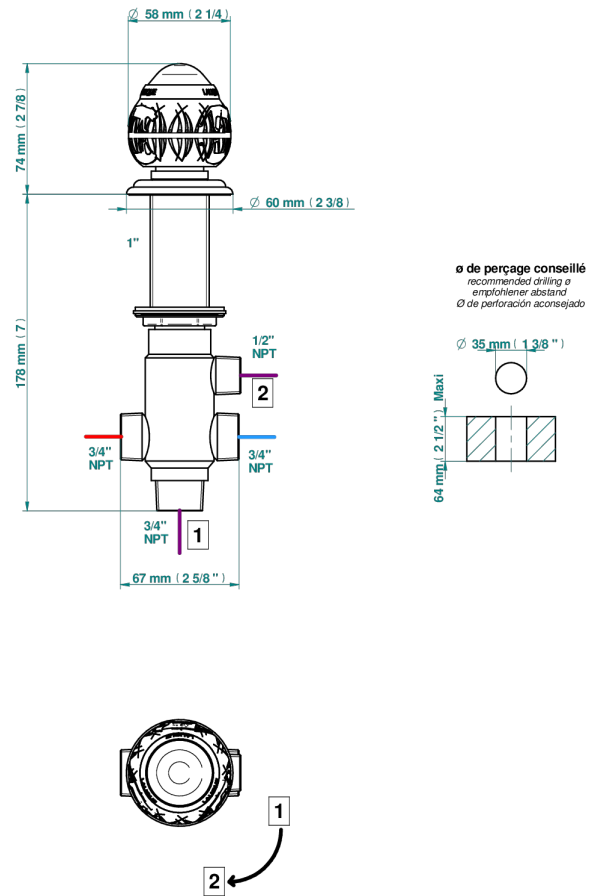

PANTHERE BLACK CRYSTAL

A2K-504VGUS

2-function deck diverter with trim

37810

09/04/2024

CHARACTERISTIC

- Panthère Black crystal
- 2-function deck diverter with trim

AVAILABLE FINITIONS