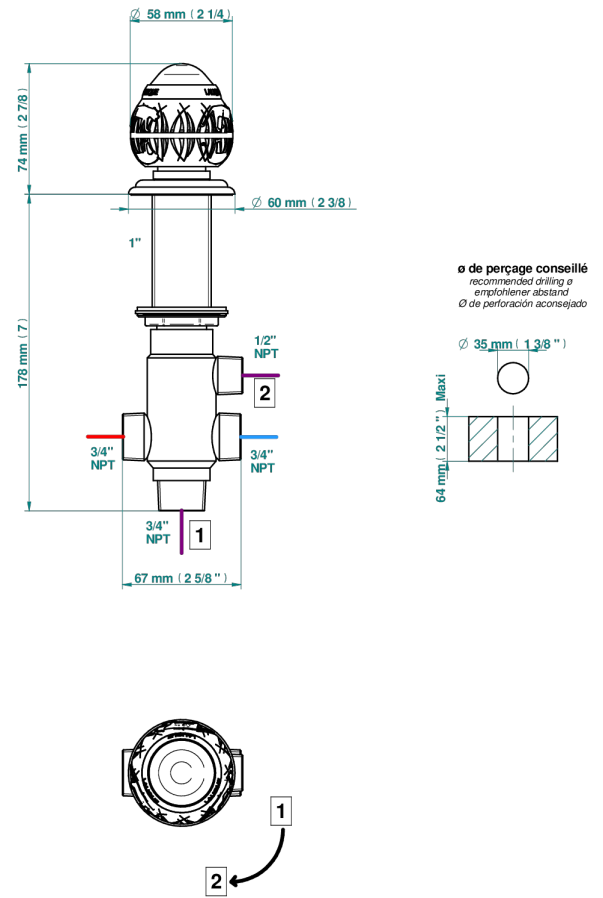

PANTHERE CLEAR CRYSTAL

A2H-50/4/VG

Rim mounted 4 way diverter : 2 inlets and 2 outlets

37809

09/04/2024

CHARACTERISTIC

- Panthère Clear crystal
- Rim mounted 4 way diverter : 2 inlets and 2 outlets

AVAILABLE FINITIONS